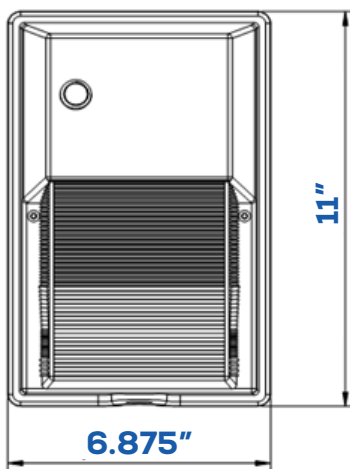

LED DUSK TO DAWN SERIES

SES-WP
30W

Technical Specifications

Watts:	30W
Size:	6.93"X11.02"X5.08"
Lumen Output:	2200lm
CCT:	Cool White 5700K
Voltage:	100-240V
Beam Angle:	120°
Qualifications:	DLC
Base:	E26 E27
CRI:	>72Ra
PF:	≥0.95
IP Rate:	IP65
Lifespan:	50,000 hours

Dimensional Diagrams (in.)

Isolux Diagrams

Model Numbers

SES-WP-5700-30