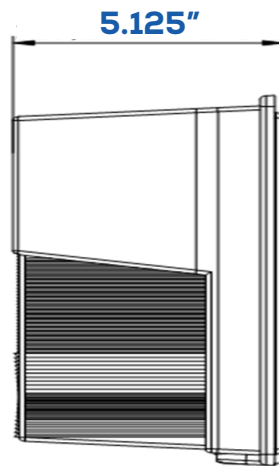

LED DUSK TO DAWN SERIES

SES-WP
30W

Technical Specifications

Watts:	30W
Size:	6.93"X11.02"X5.08"
Lumen Output:	2200lm
CCT:	Cool White 5700K
Voltage:	100-240V
Beam Angle:	120°
Qualifications:	DLC
Base:	E26 E27
CRI:	>72Ra
PF:	≥0.95
IP Rate:	IP65
Lifespan:	50,000 hours

Dimensional Diagrams (in.)

Isolux Diagrams

Model Numbers

SES-WP-5700-30