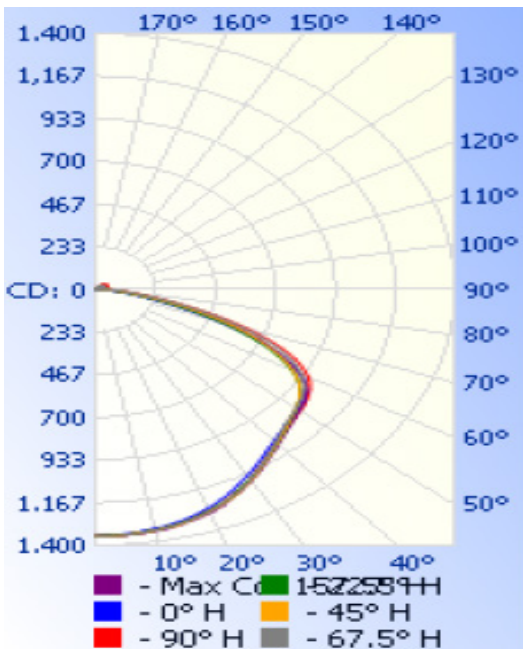

LED DUSK TO DAWN SERIES

SES-WP
30W

Technical Specifications

Watts:	30W
Size:	6.93"X11.02"X5.08"
Lumen Output:	2200lm
CCT:	Cool White 5700K
Voltage:	100-240V
Beam Angle:	120°
Qualifications:	DLC
Base:	E26 E27
CRI:	>72Ra
PF:	≥0.95
IP Rate:	IP65
Lifespan:	50,000 hours

Dimensional Diagrams (in.)

Isolux Diagrams

Model Numbers

SES-WP-5700-30