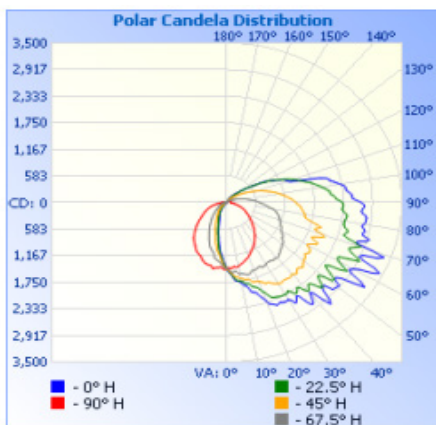

LED WALL PACK SERIES

SES-WP
80W | 120W

Technical Specifications

Watts: 80W | 120W

Size: 14.17"X9.25"X7.40"
18.31"X9.09"X9.41"

Lumen Output: 8100lm | 13,100lm

CCT: Warm White | 3000K
Cool White | 5000K

Voltage: 100-240Vac | 277Vac

LM79
LM80

Dimensional Diagrams (in.)

Isolux Diagrams

Model Numbers

SES-WP-3000-80
SES-WP-5000-80

SES-WP-3000-120
SES-WP-5000-120