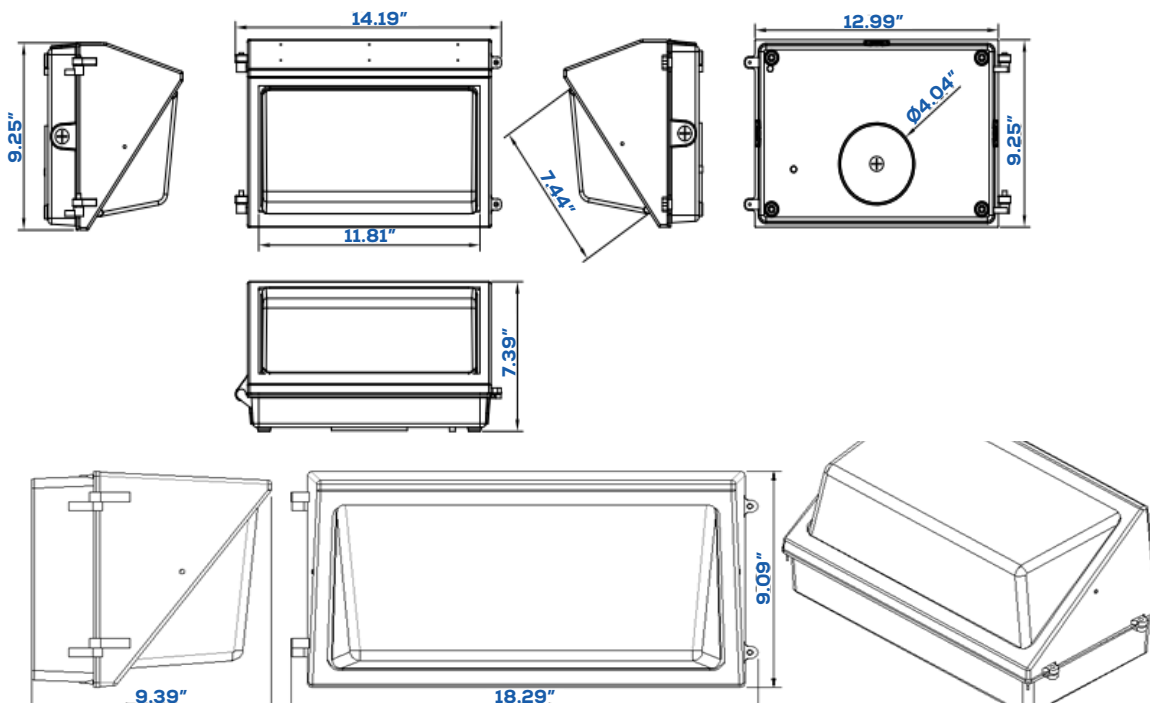

LED WALL PACK SERIES

SES-WP
80W | 120W

Technical Specifications

Watts: 80W | 120W

Size: 14.17"X9.25"X7.40"
18.31"X9.09"X9.41"

Lumen Output: 8100lm | 13,100lm

CCT: Warm White | 3000K
Cool White | 5000K

Voltage: 100-240Vac | 277Vac

LM79
LM80

Dimensional Diagrams (in.)

Isolux Diagrams

Model Numbers

SES-WP-3000-80
SES-WP-5000-80

SES-WP-3000-120
SES-WP-5000-120