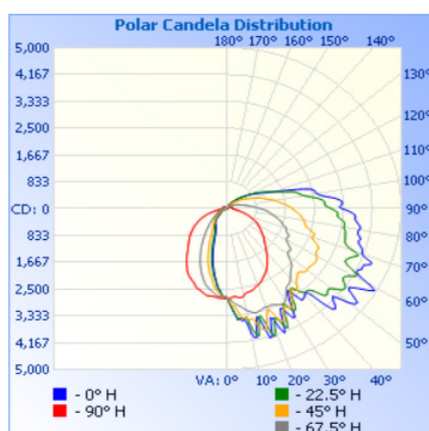

LED WALL PACK SERIES

SES-WP
80W | 120W

Technical Specifications

Watts: 80W | 120W

Size: 14.17"X9.25"X7.40"
18.31"X9.09"X9.41"

Lumen Output: 8100lm | 13,100lm

CCT: Warm White | 3000K
Cool White | 5000K

Voltage: 100-240Vac | 277Vac

LM79
LM80

Dimensional Diagrams (in.)

Isolux Diagrams

Model Numbers

SES-WP-3000-80
SES-WP-5000-80

SES-WP-3000-120
SES-WP-5000-120