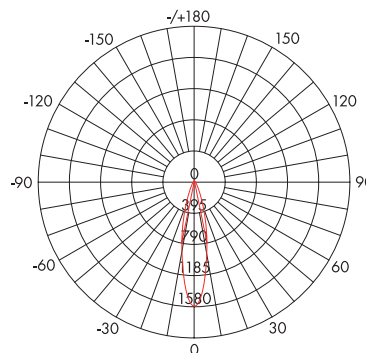

LED PAR SERIES

SES-PAR
7W | 15W | 18W

Technical Specifications

Watts:	7W 15W 18W
Size:	See Reverse
Lumen Output:	550lm 806lm 1460lm
CCT:	Cool White 5000K - 6500K
Voltage:	120V
Beam Angle:	40°
Certifications:	UL FCC
Base:	E26 E27
CRI:	80
PF:	>0.85 ≥0.85 ≥0.9
Lifespan:	35,000 hours

Dimensional Diagrams (in.)

LED PAR 20

LED PAR 30

LED PAR 38

Isolux Diagrams

Model Numbers

SES-PAR20LN-6500-7

SES-PAR30LN-6500-15