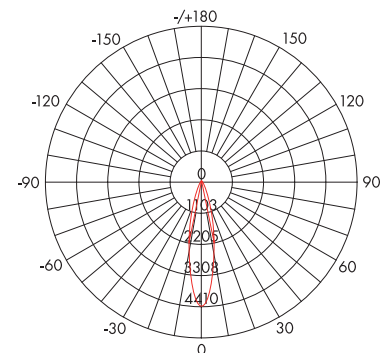

LED PAR SERIES

SES-PAR
7W | 15W | 18W

Technical Specifications

Watts:	7W 15W 18W
Size:	See Reverse
Lumen Output:	550lm 806lm 1460lm
CCT:	Cool White 5000K - 6500K
Voltage:	120V
Beam Angle:	40°
Certifications:	UL FCC
Base:	E26 E27
CRI:	80
PF:	>0.85 ≥0.85 ≥0.9
Lifespan:	35,000 hours

Dimensional Diagrams (in.)

LED PAR 20

LED PAR 30

LED PAR 38

Isolux Diagrams

Model Numbers

SES-PAR20LN-6500-7

SES-PAR30LN-6500-15