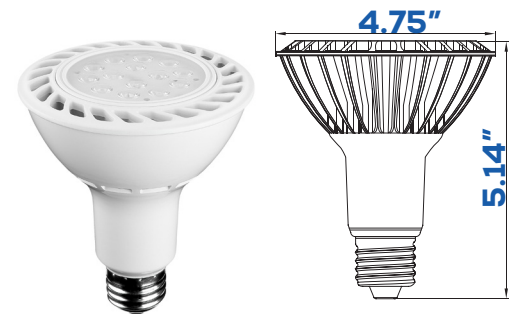

LED PAR SERIES

SES-PAR
7W | 15W | 18W

Technical Specifications

Watts:	7W 15W 18W
Size:	See Reverse
Lumen Output:	550lm 806lm 1460lm
CCT:	Cool White 5000K - 6500K
Voltage:	120V
Beam Angle:	40°
Certifications:	UL FCC
Base:	E26 E27
CRI:	80
PF:	>0.85 ≥0.85 ≥0.9
Lifespan:	35,000 hours

Features

SARIN Energy is proud to offer its high-quality UL and Energy Star LED PAR Lamp series. This product adopts the latest LED technology with high lumen efficiency combined with high color rendition index to highlight vibrant and natural colors on products. SARIN LED PAR lamps come in PAR20, PAR30 and PAR38 size with focused light beam to provide maximum light intensity on desired areas. These lamps provide a perfect LED solution to halogen lamps for both commercial and residential applications with large energy savings of up to 80% and long-life span of 35,000 hours.

Dimensional Diagrams (in.)

LED PAR 20

LED PAR 30

LED PAR 38

Isolux Diagrams

Model Numbers

SES-PAR20LN-6500-7

SES-PAR30LN-6500-15