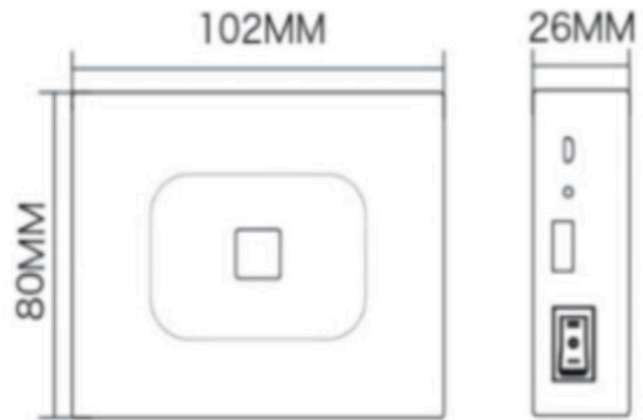

LED FLOOD LIGHT POWER BANK

SES-PB
10W

Technical Specifications

Watts:	10W
Size:	4.02x3.15x1.02 IN
Lumen Output:	400lm
CCT:	Cool White 6000K
Charge Voltage:	5VDC 1A
Battery:	3.7V 4.0A
Qualifications:	DLC CE cUL RoHS
CRI:	>70Ra
PF:	0.9
IP Rate:	IP65

CE

RoHS

Dimensional Diagrams (in.)

Distribution Curve

Model Numbers

SES-PB-6000-10