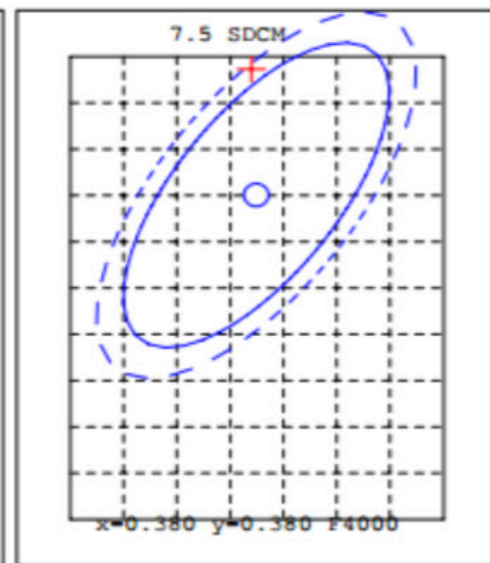

LED FLOOD LIGHT POWER BANK

SES-PB
10W

Technical Specifications

Watts:	10W
Size:	4.02x3.15x1.02 IN
Lumen Output:	400lm
CCT:	Cool White 6000K
Charge Voltage:	5VDC 1A
Battery:	3.7V 4.0A
Qualifications:	DLC CE cUL RoHS
CRI:	>70Ra
PF:	0.9
IP Rate:	IP65

CE

RoHS

Dimensional Diagrams (in.)

Distribution Curve

Model Numbers

SES-PB-6000-10