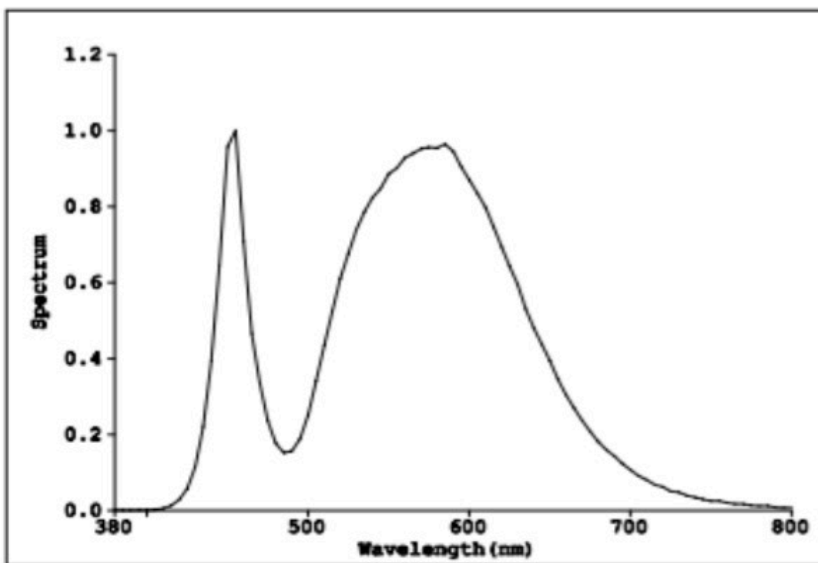

Distribution Curve

Model Numbers

SES-PB-6000-10