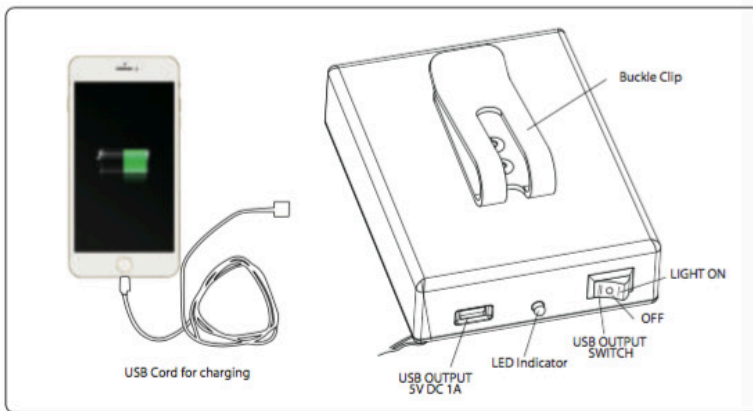

Features

SARIN Energy is proud of its high-quality LED Portable Battery Flood Light! This light may be small, but it is mighty! Utilizing only 10W and producing 400 lumens, this light is perfect for your next outdoor adventure, power outage, or other unexpected event.

CE

RoHS

Dimensional Diagrams (in.)