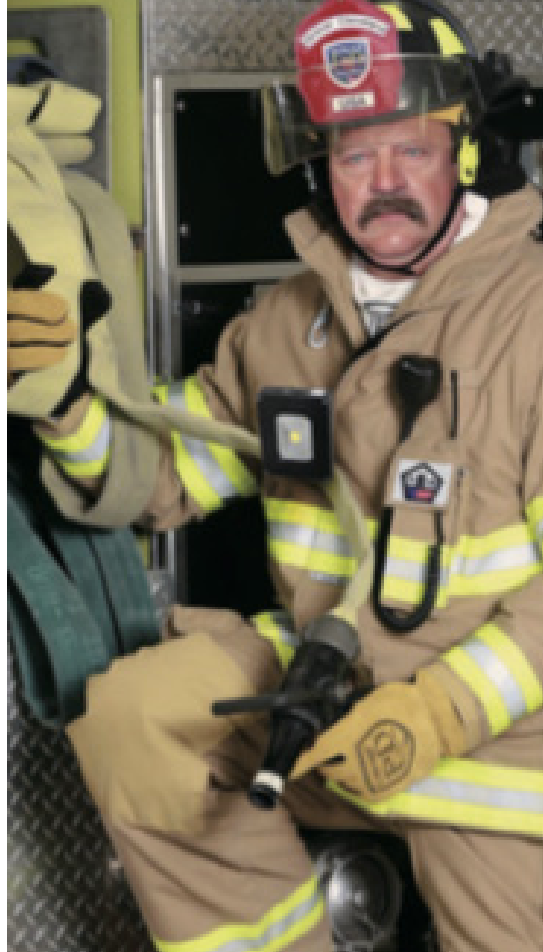

LED FLOOD LIGHT POWER BANK

SES-PB
10W

Technical Specifications

Watts:	10W
Size:	4.02x3.15x1.02 IN
Lumen Output:	400lm
CCT:	Cool White 6000K
Charge Voltage:	5VDC 1A
Battery:	3.7V 4.0A
Qualifications:	DLC CE cUL RoHS
CRI:	>70Ra
PF:	0.9
IP Rate:	IP65

Features

SARIN Energy is proud of its high-quality LED Portable Battery Flood Light! This light may be small, but it is mighty! Utilizing only 10W and producing 400 lumens, this light is perfect for your next outdoor adventure, power outage, or other unexpected event.