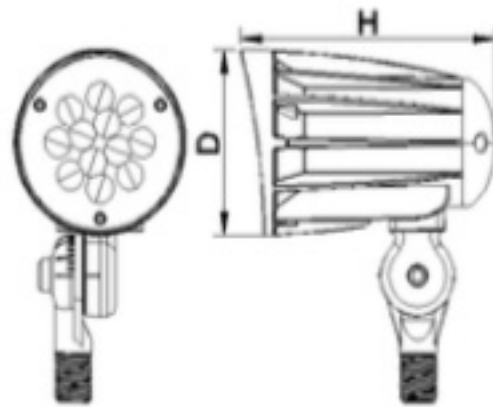

Features

SARIN Energy is proud of its high-quality LED Landscape Lights. This product adopts the latest LED technology and will provide create high quality ambiance for landscapes of any business.

RoHS

Dimensional Diagrams (in.)