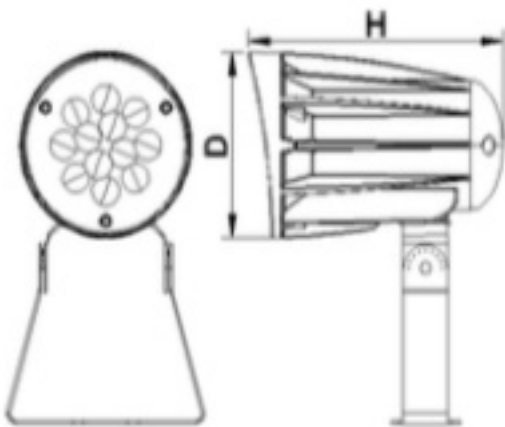

Features

SARIN Energy is proud of its high-quality LED Landscape Lights. This product adopts the latest LED technology and will provide create high quality ambiance for landscapes of any business.

RoHS

Dimensional Diagrams (in.)