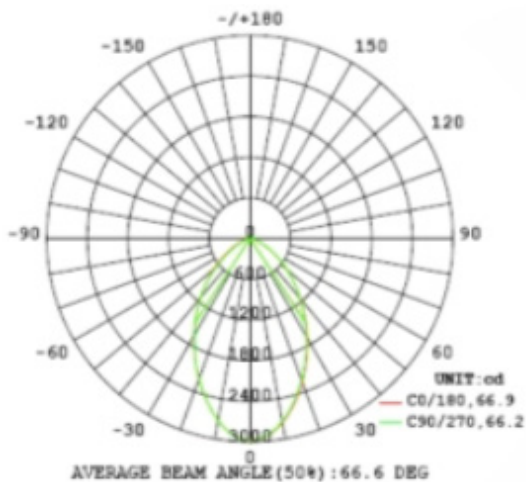

Isolux Diagrams

Model Numbers

SES-FLG-5700-6

SES-FLG-5700-12

SES-FLG-5700-24

SES-FLG-5700-28

SES-FLG-5700-33

SES-FLG-5700-42

SES-FLG-5700-50