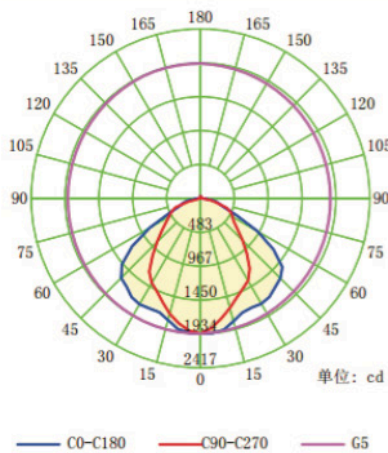

Model Numbers

SES-FLJ-5700-12

SES-FLJ-5700-30

SES-FLJ-5700-50

SES-FLJ-5700-80

SES-FLJ-5700-100