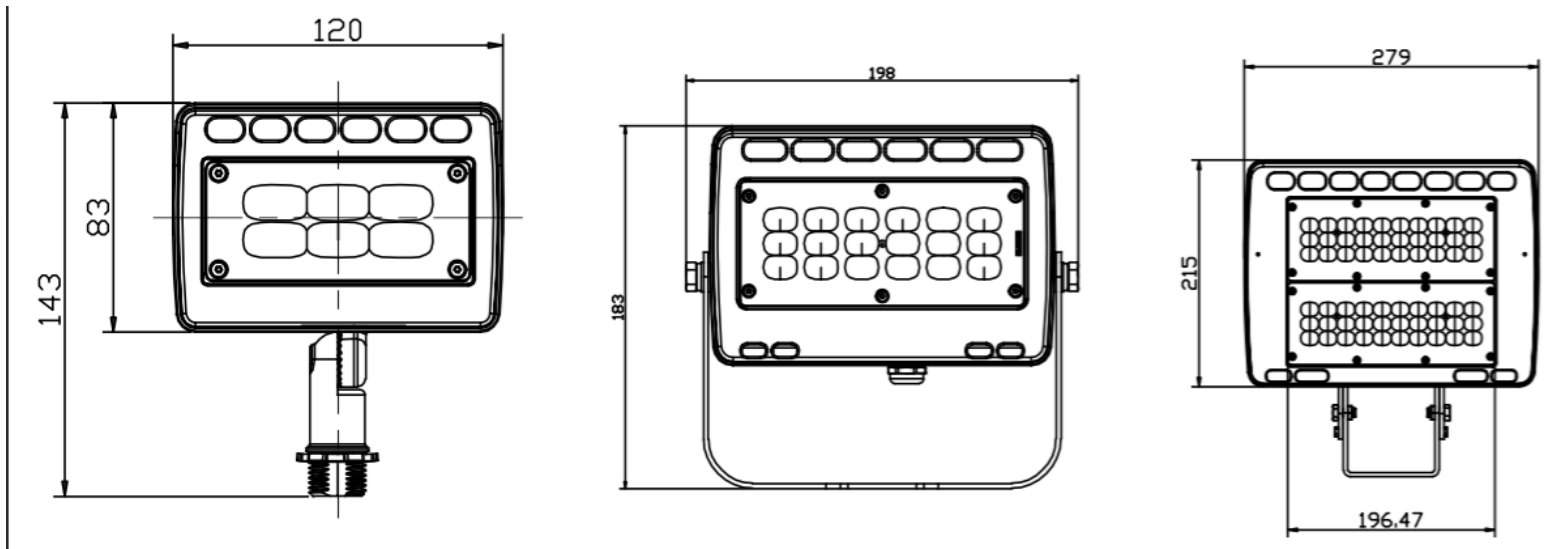

### Technical Specifications

Watts:	12W   30W   50W   80W   100W
Size:	See Reverse
Lumen Output:	1320lm   3300lm   5500lm   9200lm   11,500lm
CCT:	Cool White   5700K
Voltage:	AC100-277V   50-60Hz
Beam Angle:	90X120°
Qualifications:	DLC   CE   cUL   RoHS
CRI:	>80Ra
PF:	0.9
IP Rate:	IP65
Lifespan:	50,000 hours

## Dimensional Diagrams (in.)