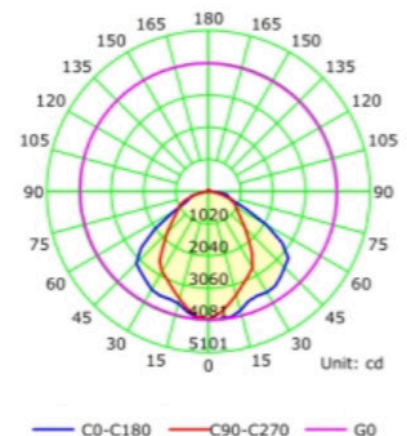

Model Numbers

SES-FLJ-5700-12

SES-FLJ-5700-30

SES-FLJ-5700-50

SES-FLJ-5700-80

SES-FLJ-5700-100