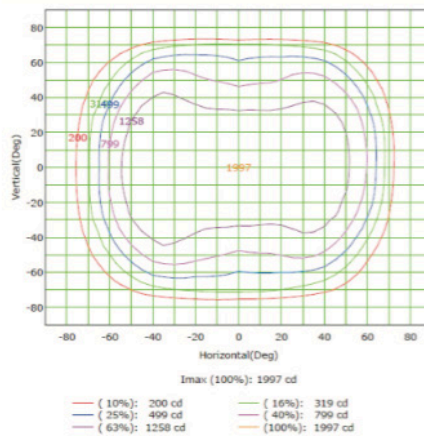

### Technical Specifications

Watts:	12W   30W   50W   80W   100W
Size:	See Reverse
Lumen Output:	1320lm   3300lm   5500lm   9200lm   11,500lm
CCT:	Cool White   5700K
Voltage:	AC100-277V   50-60Hz
Beam Angle:	90X120°
Qualifications:	DLC   CE   cUL   RoHS
CRI:	>80Ra
PF:	0.9
IP Rate:	IP65
Lifespan:	50,000 hours

## Dimensional Diagrams (in.)

## Isolux Diagrams