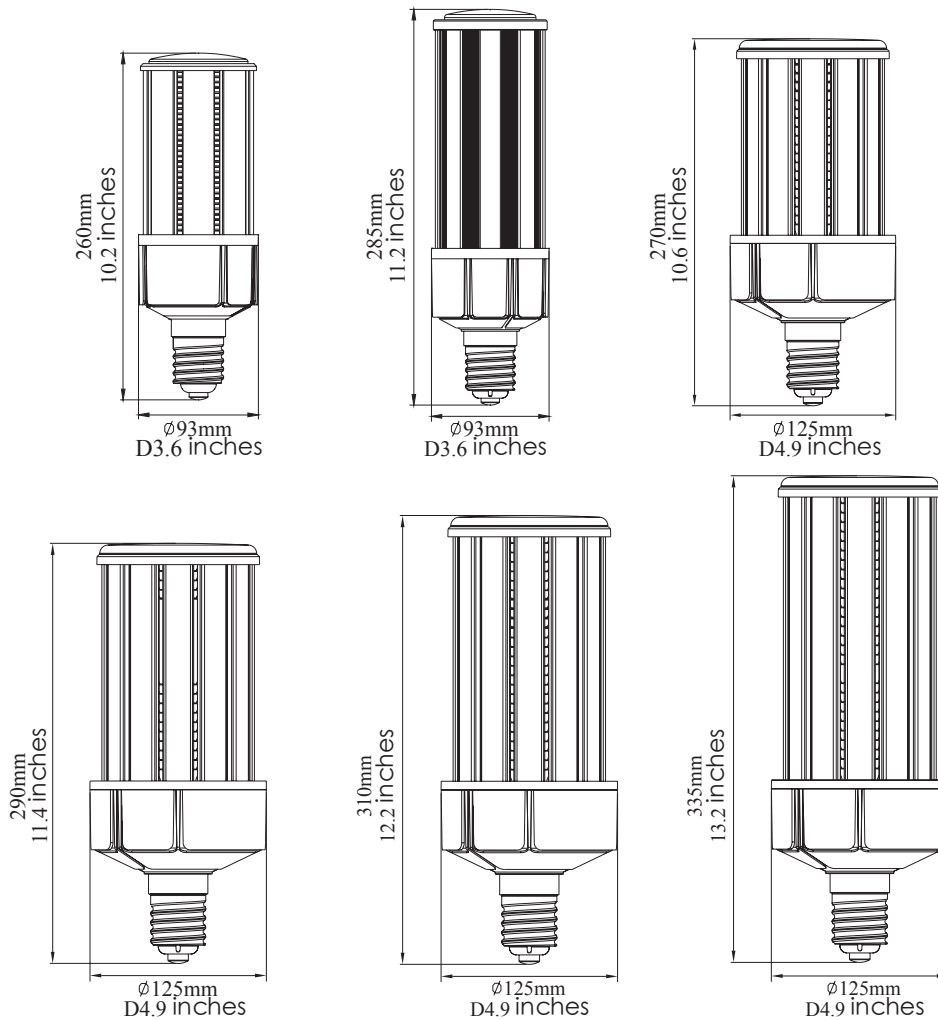

LED CORN LIGHT SERIES

SES-CL1B

40W | 60W | 80W
100W | 120W | 150W

Technical Specifications

Watts:	40W 60W 80W 100W 120W 150W
Size:	See Reverse
Lumen Output:	5600lm 8400lm 11,200lm 14,000lm 16,800lm 21,000lm
CCT:	Cool White 5700K
Beam Angle:	360°
Voltage:	AC100-240V
Qualifications:	DLC CE cUL RoHS
CRI:	≥80Ra
PF:	0.9
IP Rate:	IP64
Lifespan:	50,000 hours

RoHS

Dimensional Diagrams (in.)

Model Numbers

SES-CL1B-40W-5700E39

SES-CL1B-60W-5700E39

SES-CL1B1-80W-5700

SES-CL1B1-100W-5700

SES-CL1B1-120W-5700