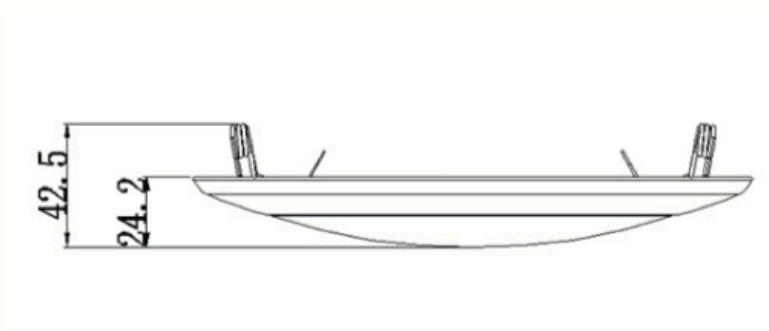

Model Numbers

SES-DISC-3000-15

SES-DISC-4000-15

SES-DISC-4000-15