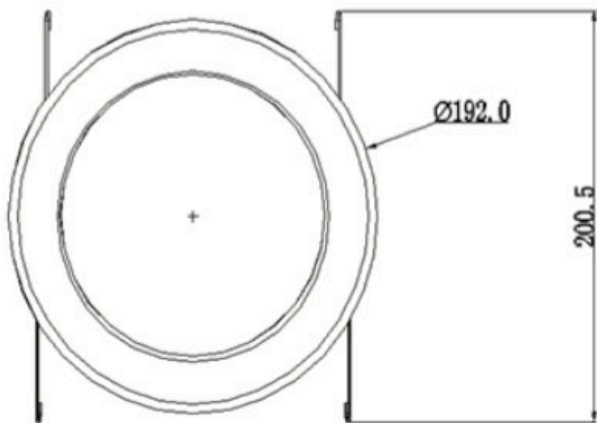

LED DISK LIGHT SERIES

SES-DISC 15W

Technical Specifications

Watts: 15W

Size: See Reverse

Lumen Output: 1100lm

CCT: Warm White | 3000K
Natural White | 4000K
Cool White | 5000K

Voltage: 120Vac, 60Hz

Dimensional Diagrams (in.)

Model Numbers

SES-DISC-3000-15

SES-DISC-4000-15

SES-DISC-4000-15