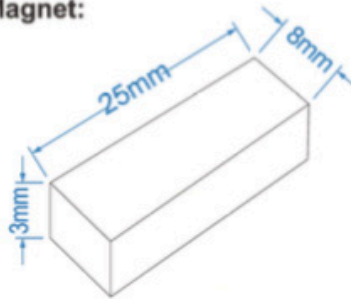

LED SHELF LIGHT SERIES

SES-MLSL
12W

Technical Specifications

Watts:	12W / pc.
Size:	Ø 1180*16*16mm
CCT:	Cool White 6000K
Voltage:	24V
Qualifications:	CE
CRI:	80Ra
IP Rate:	IP20
Pieces:	6, 4ft. magnetic bars/set
Lifespan:	30,000 hours

CE RoHS

Dimensional Diagrams (in.)

Front View:

Side View:

Magnet:

Model Numbers

SES-MLSL-6000-12