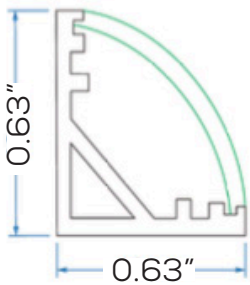

LED SHELF LIGHT SERIES

SES-MLSL
12W

Technical Specifications

Watts:	12W / pc.
Size:	Ø 1180*16*16mm
CCT:	Cool White 6000K
Voltage:	24V
Qualifications:	CE
CRI:	80Ra
IP Rate:	IP20
Pieces:	6, 4ft. magnetic bars/set
Lifespan:	30,000 hours

CE RoHS

Dimensional Diagrams (in.)

Front View:

Side View:

Magnet:

Model Numbers

SES-MLSL-6000-12