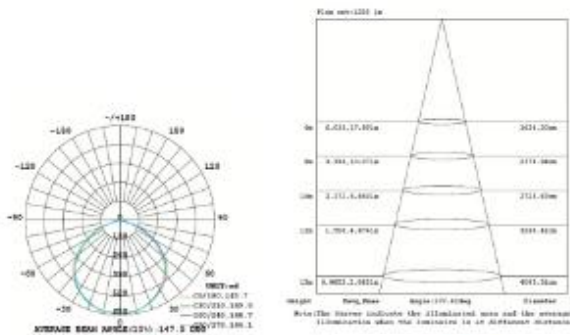

LED FLOOD LIGHT SERIES

SES-FL06
15W | 30W | 50W

Technical Specifications

Watts:	15W/30W/50W
Luminous Flux:	1650-1950LM/3400-3900LM 6000-6800LM
CCT:	4000/5000/5700k
Voltage:	AC100-240/100-277V,50/60Hz
Beam Angle:	150°
IP:	IP65
CRI:	≥ 70Ra
PF:	>0.9
Lifespan:	50,000 hours

RoHS

Dimensional Diagrams (mm.)

SES-FL06-5700-15

SES-FL06-5700-30

SES-FL06-5700-50

Isolux Diagrams

SES-FL06-5700-15

SES-FL06-5700-30