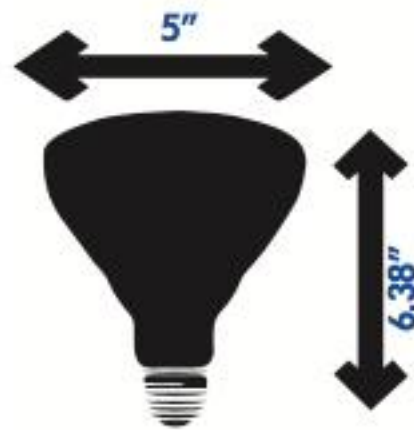

Features

SARIN Energy is proud of its LED BR Lamp series. This product series adopts high quality LEDs to directly replace traditional lighting. The BR Lamp series is suitable for broad applications, and will provide significant energy savings.

Dimensional Diagrams (in.)

Isolux Diagrams