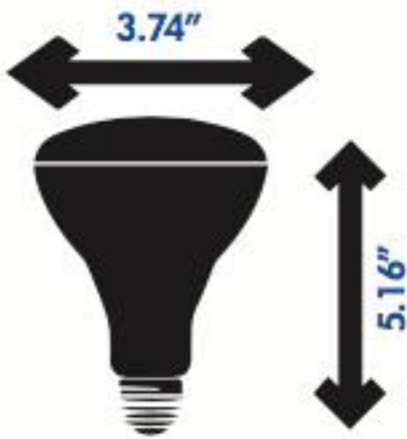

Features

SARIN Energy is proud of its LED BR Lamp series. This product series adopts high quality LEDs to directly replace traditional lighting. The BR Lamp series is suitable for broad applications, and will provide significant energy savings.

Dimensional Diagrams (in.)

Isolux Diagrams