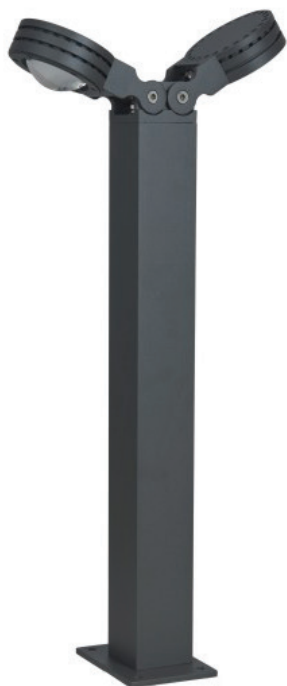

LED FLOOR LAWN LAMP SERIES

SES-FL-1072-600

Technical Specifications

Size: 134mm W x 102mm D x 170mm H
7.17in W x 5.94in D x 5.24in H

Material: Die-casting aluminum lamp body; Tempered glass diffuser
Powder coating finish.