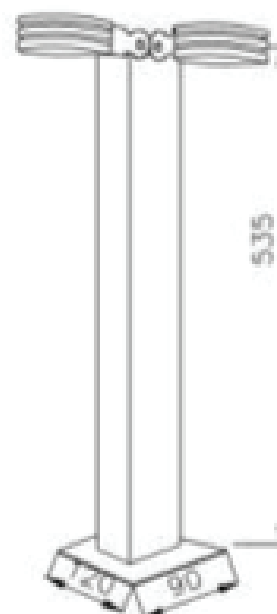

LED FLOOR LAWN LAMP SERIES

SES-FL-1072-600

Technical Specifications

Size: 134mm W x 102mm D x 170mm H
7.17in W x 5.94in D x 5.24in H

Material: Die-casting aluminum lamp body; Tempered glass diffuser
Powder coating finish.