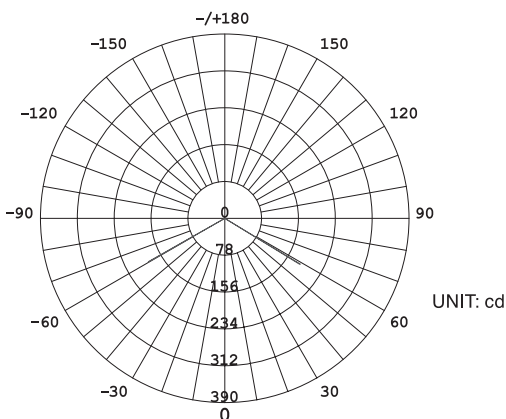

LED ROUND PANEL SERIES

SES-RPWV 11W

Technical Specifications

Watts:	11W
Size:	Ø7.09X.51"
Lumen Output:	1066lm
CCT:	Cool White 5000K
Voltage:	AC90-277V
Beam Angle:	120°
Certifications:	UL FCC
CRI:	>72
Lifespan:	30,000 hours

RoHS

Dimensional Diagrams (in.)

Isolux Diagrams

Model Numbers

SES-RPWV-5000-11