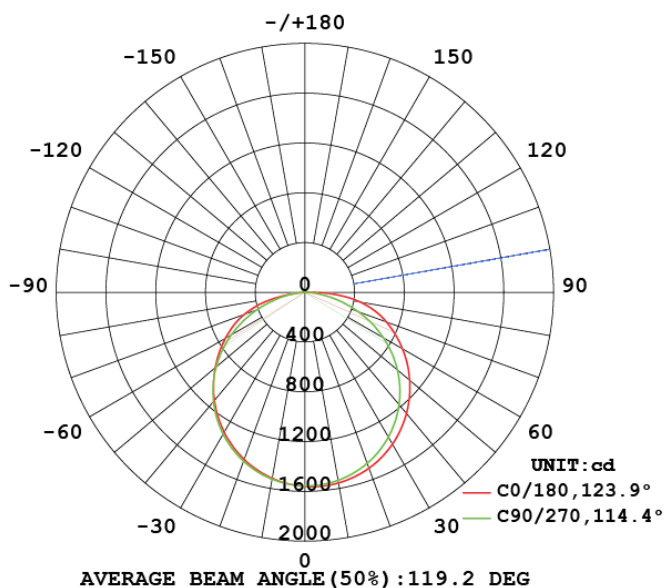

LED TROFFER FIXTURE SERIES

SES-TF
52W

Technical Specifications

Watts:	52W
Size:	See Reverse
Lumen Output:	5000lm
CCT:	Warm White 4000K
Voltage:	AC100-277V 50-60Hz
Qualifications:	ETL cETL DLC
CRI:	>80Ra
IP Rate:	IP20
Lifespan:	50,000 hours
Options:	Dimmable

Dimensional Diagrams (in.)

Photometrics

Model Numbers

SES-TF-4000-52