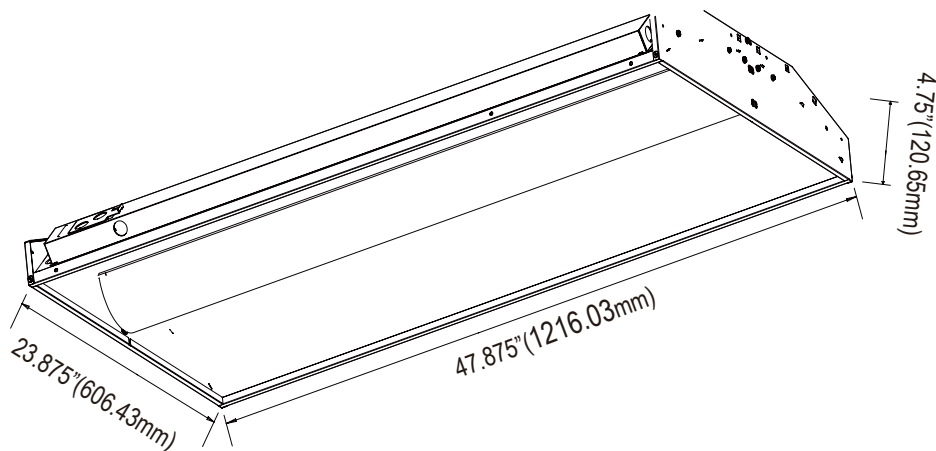

LED TROFFER FIXTURE SERIES

SES-TF
52W

Technical Specifications

Watts:	52W
Size:	See Reverse
Lumen Output:	5000lm
CCT:	Warm White 4000K
Voltage:	AC100-277V 50-60Hz
Qualifications:	ETL cETL DLC
CRI:	>80Ra
IP Rate:	IP20
Lifespan:	50,000 hours
Options:	Dimmable

Dimensional Diagrams (in.)

Photometrics

Model Numbers

SES-TF-4000-52