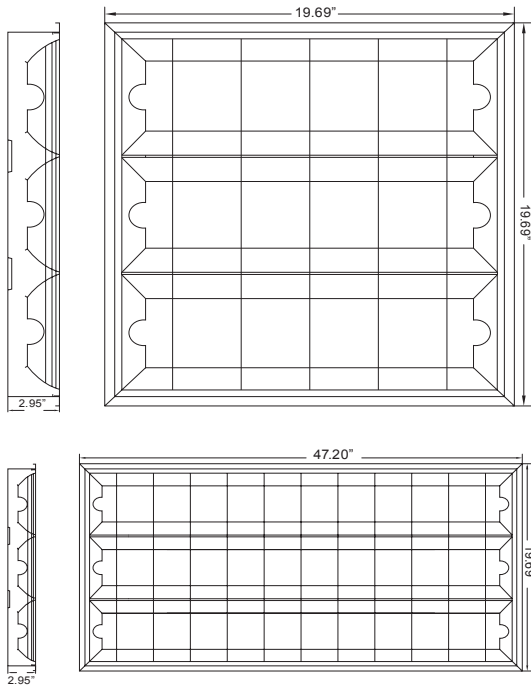

# LED LIGHTING FIXTURE SERIES

### Technical Specifications

Size:	2x2'   2x4'
Input Voltage:	90-277V
Material:	I-Shaped Mirror Aluminum