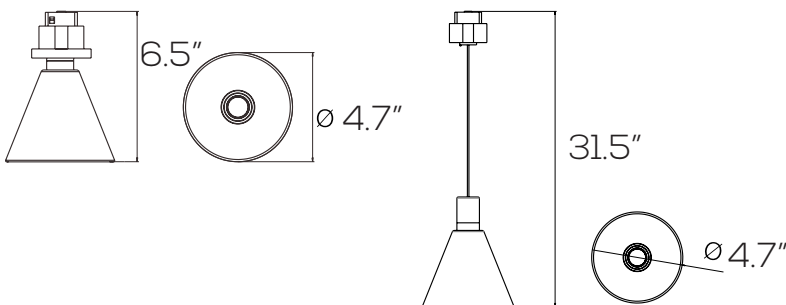

Features

This M³ Track Light System can be assembled in a wide variety of configurations due to its modular design. The rails are designed to be mounted on the surface, suspended or recessed. All of the interior components are easily hidden behind drywall or aluminum covers for a clean and finished aesthetic. Every light module in this series is compatible with both DALI and 0-10V dimmers.

Dimensions

Parts & Accessories

	5W Cone Light SES-CONE-5-3000-120D #32075		Feeder Cable SES-ME-FEEDER #42020-A		39.4" Cover SES-ME-COVER #42020-F
	5W Cone Light SES-CONE-5-4000-120D #32076		Corner H SES-MEN-CORNER-H #12022		End Cap SES-ME-CAP #42020-C
	5W Suspended Cone Light SES-CONE-WIRE-5-3000-120D #32077		Corner V SES-MEN-CORNER-V #12024		Surface Mount Anchors SES-ME-ANCHORS #42020-G
	5W Suspended Cone Light SES-CONE-WIRE-5-4000-120D #32078		Corner H (Recessed) SES-MECN-CORNER-H #12023		39.4" Suspension Cable Kit SES-ME-CABLE #42020-D
	Intelligent Dimmer Switch SES-ME-SWITCH-1 #42020-K		Corner V (Recessed) SES-MECN-CORNER-V #12025		External Driver 350W SES-ME-DRIVER-350-48 #42020-H (0-10V / DALI)
	0-10V Dimmer Switch SES-ME-SWITCH-2 #42020-L		120° Corner SES-MELN-CORNER #32000		Internal Driver 150W SES-ME-DRIVER-150-48 #42020-J (DALI)
	39.4" Track Rail SES-MEN-RAIL #12020		120° Corner V SES-MEN-CORNER-V-60 #32001		
	39.4" Track Rail (Recessed) SES-MECN-RAIL #12021		120° Corner 3V SES-MEN-CORNER-3V-60 #32002		
	Connector Kit SES-ME-CONNECTOR #42020-B		15" Pipe Kit SES-ME-PIPES #42020-E