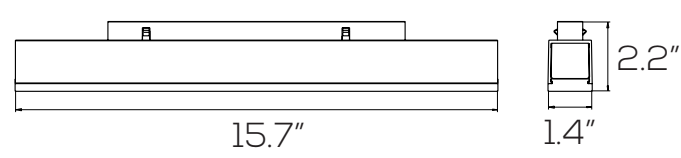

Features

This M³ Track Light System can be assembled in a wide variety of configurations due to its modular design. The rails are designed to be mounted on the surface, suspended or recessed. All of the interior components are easily hidden behind drywall or aluminum covers for a clean and finished aesthetic. Every light module in this series is compatible with both DALI and 0-10V dimmers.

Dimensions

15W- 10.6"

22W- 15.7"

Parts & Accessories

	15W Frosted Slab Bar SES-MMC-15-3000-120D #32021		Feeder Cable SES-ME-FEEDER #42020-A		39.4" Cover SES-ME-COVER #42020-F
	15W Frosted Slab Bar SES-MMC-15-4000-120D #32022		Corner H SES-MEN-CORNER-H #12022		End Cap SES-ME-CAP #42020-C
	22W Frosted Slab Bar SES-MMC-22-3000-120D #12002		Corner V SES-MEN-CORNER-V #12024		Surface Mount Anchors SES-ME-ANCHORS #42020-G
	22W Frosted Slab Bar SES-MMC-22-4000-120D #32023		Corner H (Recessed) SES-MECN-CORNER-H #12023		39.4" Suspension Cable Kit SES-ME-CABLE #42020-D
	Intelligent Dimmer Switch SES-ME-SWITCH-1 #42020-K		Corner V (Recessed) SES-MECN-CORNER-V #12025		External Driver 350W SES-ME-DRIVER-350-48 #42020-H (0-10V / DALI)
	0-10V Dimmer Switch SES-ME-SWITCH-2 #42020-L		120° Corner SES-MELN-CORNER #32000		Internal Driver 150W SES-ME-DRIVER-150-48 #42020-J (DALI)
	39.4" Track Rail SES-MEN-RAIL #12020		120° Corner V SES-MEN-CORNER-V-60 #32001		
	39.4" Track Rail (Recessed) SES-MECN-RAIL #12021		120° Corner 3V SES-MEN-CORNER-3V-60 #32002		
	Connector Kit SES-ME-CONNECTOR #42020-B		15" Pipe Kit SES-ME-PIPES #42020-E