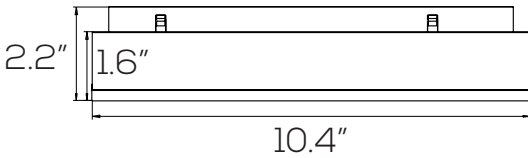

Features

This M³ Track Light System can be assembled in a wide variety of configurations due to its modular design. The rails are designed to be mounted on the surface, suspended or recessed. All of the interior components are easily hidden behind drywall or aluminum covers for a clean and finished aesthetic. Every light module in this series is compatible with both DALI and 0-10V dimmers.

Dimensions

15W- 10.6"