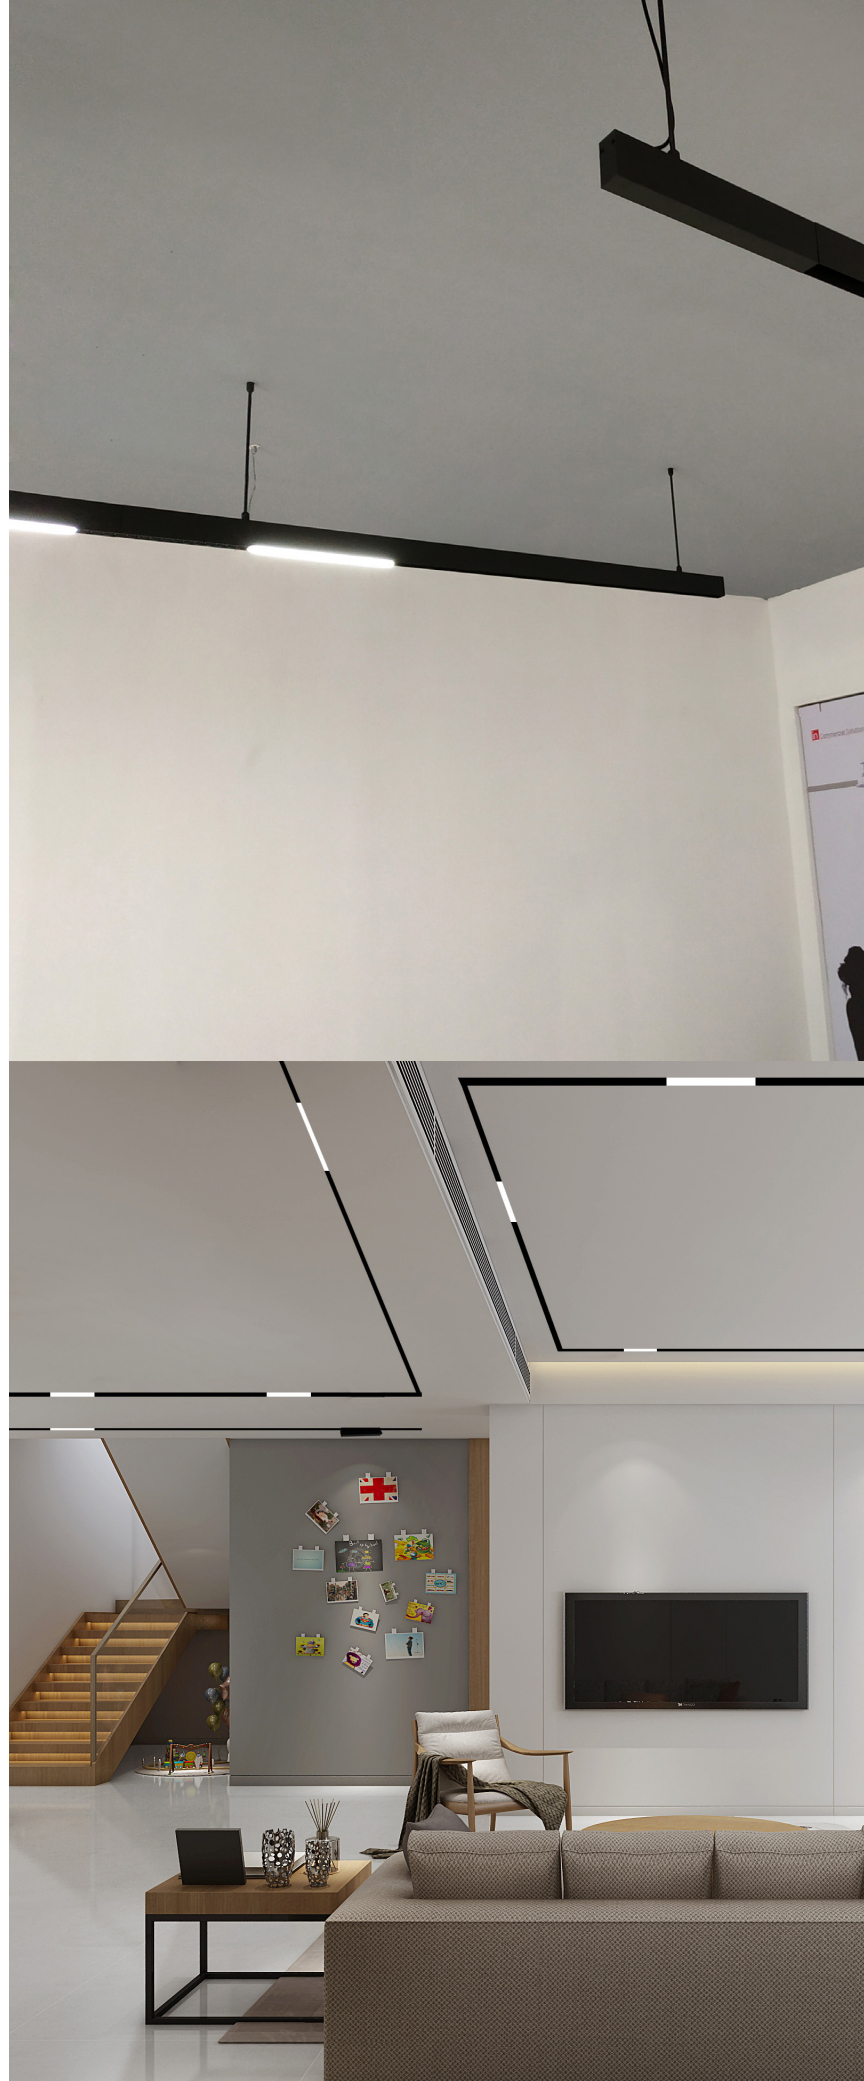

LED M³ TRACK LIGHT SYSTEM SERIES

SES-MMC

Technical Specifications

Size:	See Reverse
Watts:	15W 22W
Lumen:	1,200lm 1,760lm
CCT:	3000K 4000K
Voltage:	DC48V
Dimmable:	DALI & 0-10V
Beam Angle:	120°
CRI:	15W: >90 22W: >80
IP Rate:	IP20
Materials:	Aluminum
Housing Color:	Black, Frosted
Lifespan:	30,000 hours

Features

This M³ Track Light System can be assembled in a wide variety of configurations due to its modular design. The rails are designed to be mounted on the surface, suspended or recessed. All of the interior components are easily hidden behind drywall or aluminum covers for a clean and finished aesthetic. Every light module in this series is compatible with both DALI and 0-10V dimmers.

Dimensions

15W- 10.6"

22W- 15.7"

Parts & Accessories

	15W Frosted Slab Bar SES-MMC-15-3000-120D #32021		Feeder Cable SES-ME-FEEDER #42020-A		39.4" Cover SES-ME-COVER #42020-F
	15W Frosted Slab Bar SES-MMC-15-4000-120D #32022		Corner H SES-MEN-CORNER-H #12022		End Cap SES-ME-CAP #42020-C
	22W Frosted Slab Bar SES-MMC-22-3000-120D #12002		Corner V SES-MEN-CORNER-V #12024		Surface Mount Anchors SES-ME-ANCHORS #42020-G
	22W Frosted Slab Bar SES-MMC-22-4000-120D #32023		Corner H (Recessed) SES-MECN-CORNER-H #12023		39.4" Suspension Cable Kit SES-ME-CABLE #42020-D
	Intelligent Dimmer Switch SES-ME-SWITCH-1 #42020-K		Corner V (Recessed) SES-MECN-CORNER-V #12025		External Driver 350W SES-ME-DRIVER-350-48 #42020-H (0-10V / DALI)
	0-10V Dimmer Switch SES-ME-SWITCH-2 #42020-L		120° Corner SES-MELN-CORNER #32000		Internal Driver 150W SES-ME-DRIVER-150-48 #42020-J (DALI)
	39.4" Track Rail SES-MEN-RAIL #12020		120° Corner V SES-MEN-CORNER-V-60 #32001		
	39.4" Track Rail (Recessed) SES-MECN-RAIL #12021		120° Corner 3V SES-MEN-CORNER-3V-60 #32002		
	Connector Kit SES-ME-CONNECTOR #42020-B		15" Pipe Kit SES-ME-PIPES #42020-E		