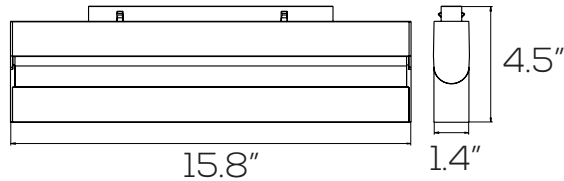

Features

This M³ Track Light System can be assembled in a wide variety of configurations due to its modular design. The rails are designed to be mounted on the surface, suspended or recessed. All of the interior components are easily hidden behind drywall or aluminum covers for a clean and finished aesthetic. Every light module in this series is compatible with both DALI and 0-10V dimmers.

Dimensions

15W- 10.6"

22W- 15.8"

Parts & Accessories