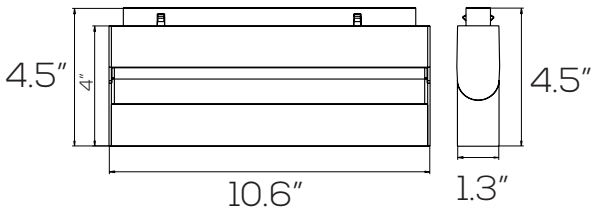

Features

This M³ Track Light System can be assembled in a wide variety of configurations due to its modular design. The rails are designed to be mounted on the surface, suspended or recessed. All of the interior components are easily hidden behind drywall or aluminum covers for a clean and finished aesthetic. Every light module in this series is compatible with both DALI and 0-10V dimmers.

Dimensions

15W- 10.6"