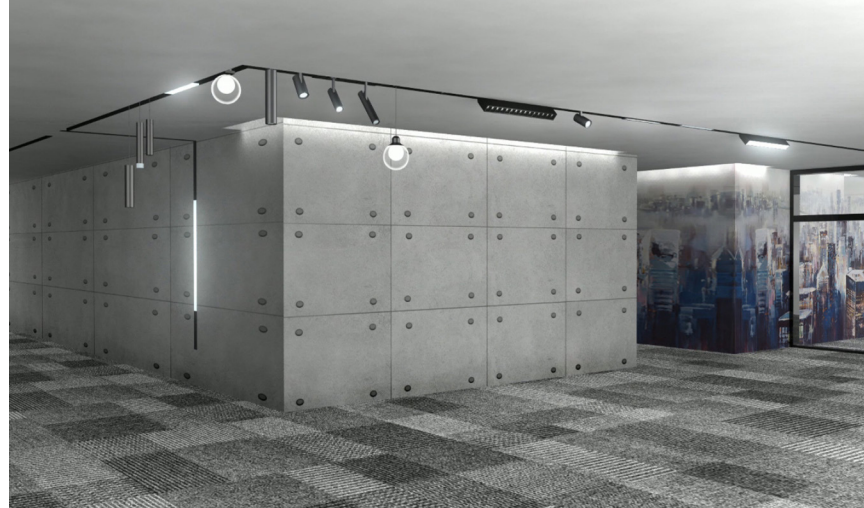

LED M³ TRACK LIGHT SYSTEM SERIES

SES-MMB

Technical Specifications

Size: See Reverse

Watts: 15W | 22W

Lumen: 1,200lm | 1,760lm

CCT: 3000K | 4000K

Voltage: DC48V

Dimmable: DALI & 0-10V

Beam Angle: 15° | 30° | 45°

CRI: >90

IP Rate: IP20

Materials: Aluminum

Housing Color: Black, Clear

Lifespan: 30,000 hours