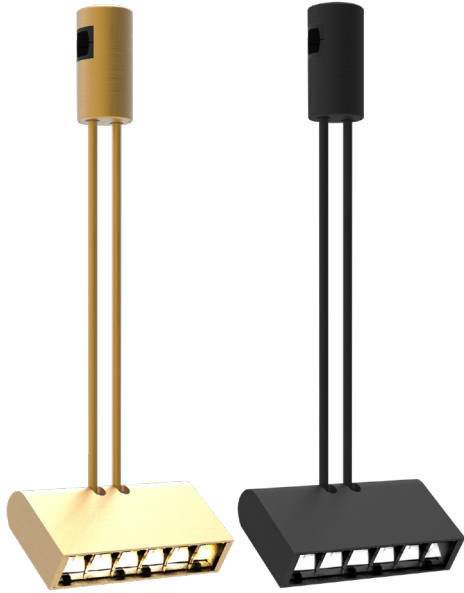

LED M³ MATRIX, ADAPTIVE & HORIZON PENDANT SERIES

Module P

Technical Specifications

Size:	See Reverse
Watts:	6W
Lumen:	300lm
CCT:	3000K 4000K 6500K
Voltage:	DC24V
Dimmable:	0-10V, PWM, Resistance
CRI:	>90
IP Rate:	IP20
Materials:	Aluminum, PS
Housing Color:	Copper, Black (White Optional)
Lifespan:	50,000 hours

Features

The M³ Inspiration Series can be assembled in a variety of configurations due to its modular design. Any of the light modules can be attached exactly where you want it. Pick either a 100W driver to run 80W of lights, or 150W driver to run 120W of light modules.