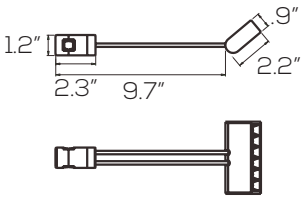

Features

The M³ Inspiration Series can be assembled in a variety of configurations due to its modular design. Any of the light modules can be attached exactly where you want it. Pick either a 100W driver to run 80W of lights, or 150W driver to run 120W of light modules.

Dimensions & Models

Parts & Accessories