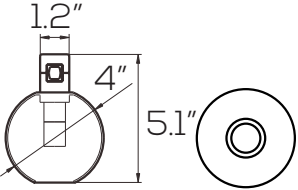

Features

The M³ Inspiration Series can be assembled in a variety of configurations due to its modular design. Any of the light modules can be attached exactly where you want it. Pick either a 100W driver to run 80W of lights, or 150W driver to run 120W of light modules.

Dimensions & Models

Parts & Accessories