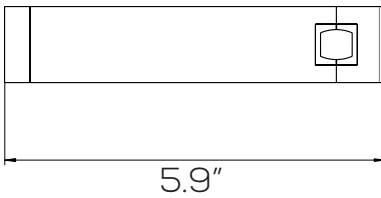

Features

The M³ Inspiration Series can be assembled in a variety of configurations due to its modular design. Any of the light modules can be attached exactly where you want it. Pick either a 100W driver to run 80W of lights, or 150W driver to run 120W of light modules.

Dimensions & Models

Parts & Accessories