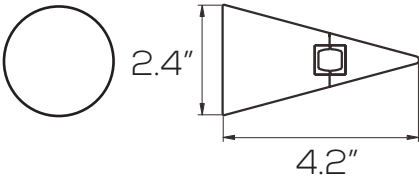

Features

The M³ Inspiration Series can be assembled in a variety of configurations due to its modular design. Any of the light modules can be attached exactly where you want it. Pick either a 100W driver to run 80W of lights, or 150W driver to run 120W of light modules.

Dimensions & Models

25° Module B - 3000K
SES-M3-B-5-3000-25D-(FINISH)
#32105 ● #32108 ●

25° Module B - 4000K
SES-M3-B-5-4000-25D-(FINISH)
#32106 ● #32109 ●

25° Module B - 6500K
SES-M3-B-5-6500-25D-(FINISH)
#32107 ● #32110 ●

38° Module B - 3000K
SES-M3-B-5-3000-38D-(FINISH)
#32111 ● #32114 ●

38° Module B - 4000K
SES-M3-B-5-4000-38D-(FINISH)
#32112 ● #32115 ●

38° Module B - 6500K
SES-M3-B-5-6500-38D-(FINISH)
#32113 ● #32116 ●

Parts & Accessories

60" Horizon Base
SES-M3-HORIZON-60
#12075 ● #32243 ●

80" Horizon Base
SES-M3-HORIZON-60
#12076 ● #32244 ●

32x32" Matrix Base
SES-M3-MATRIX-32X32
#12077 ● #32245 ●

60x60" Matrix Base
SES-M3-MATRIX-60X60
#12078 ● #32246 ●

32x80" Matrix Kit
SES-M3-MATRIX-32X80
#12082 ● #32250 ●

12" Matrix Pipe B
SES-M3-MATRIX-PIPE-B-12
#12081 ● #32249 ●

28" Matrix Pipe A
SES-M3-MATRIX-PIPE-A-28
#12080 ● #32248 ●

12" Matrix Pipe A
SES-M3-MATRIX-PIPE-A-12
#12079 ● #32247 ●

32" Adaptive Pendant
SES-M3-ADAPTIVE-3-32
#12084 ● #32252 ●

24" Round Pendant
SES-M3-ADAPTIVE-R-24
#12085 ● #32253 ●

32" Round Pendant
SES-M3-ADAPTIVE-R-32
#12086 ● #32254 ●

40" Three-Tiered Pendant
SES-M3-ADAPTIVE-3T-40
#12087 ● #32255 ●

32" Adaptive Ring
SES-M3-ADAPTIVE-RING-32
#12091 ● #32259 ●

24" Adaptive Ring
SES-M3-ADAPTIVE-RING-24
#12090 ● #32258 ●

32" Two-Tiered Pendant
SES-M3-ADAPTIVE-2T-32
#12089 ● #32257 ●

40" Two-Tiered Pendant
SES-M3-ADAPTIVE-2T-40
#12088 ● #32256 ●

40" Adaptive Ring
SES-M3-ADAPTIVE-RING-40
#12092 ● #32260 ●

24" Square Pendant
SES-M3-ADAPTIVE-S-24
#12053 ● #32261 ●

32" Square Pendant
SES-M3-ADAPTIVE-S-32
#12093 ● #32262 ●

40" Adaptive Rail A
SES-M3-ADAPTIVE-RAIL-A-40
#12096 ● #32265 ●

40" Adaptive Rail B
SES-M3-ADAPTIVE-RAIL-B-40
#12097 ● #32266 ●

40" Adaptive Rail C
SES-M3-ADAPTIVE-RAIL-C-40
#12098 ● #32267 ●

28" Adaptive Base
SES-M3-ADAPTIVE-BASE-28
#12095 ● #32264 ●

12" Adaptive Base
SES-M3-ADAPTIVE-BASE-12
#12094 ● #32263 ●

24" Table Lamp Base
SES-M3-TL
#12111 ● #32282 ●

5.6' Floor Lamp Base
SES-M3-FL
#12112 ● #32283 ●

12" Adaptive Pipe A
SES-M3-ADAPTIVE-PIPE-A-12
#12100 ● #32269 ●

28" Adaptive Pipe A
SES-M3-ADAPTIVE-PIPE-A-28
#12101 ● #32270 ●

28" Short End Pipe B
SES-M3-ADAPTIVE-PIPE-B-28-S
#12105 ● #32274 ●

28" Long End Pipe B
SES-M3-ADAPTIVE-PIPE-B-28-L
#12104 ● #32273 ●

12" Short End Pipe B
SES-M3-ADAPTIVE-PIPE-B-12-S
#12103 ● #32272 ●

12" Long End Pipe B
SES-M3-ADAPTIVE-PIPE-B-12-L
#12102 ● #32271 ●

40" Linear Adaptive Kit
SES-M3-ADAPTIVE-KIT-40
#12106 ● #32275 ●

48" Linear Adaptive Kit
SES-M3-ADAPTIVE-KIT-48
#12107 ● #32276 ●

60" Linear Adaptive Kit
SES-M3-ADAPTIVE-KIT-60
#12108 ● #32277 ●

80" Linear Adaptive Kit
SES-M3-ADAPTIVE-KIT-80
#12054 ● #32278 ●

Connector
SES-M3-CONNECTOR
#12099 ● #32268 ●

4x40" Linear Adaptive Kit
SES-M3-ADAPTIVE-KIT-4X40
#12110 ● #32281 ●

3x40" Linear Adaptive Kit
SES-M3-ADAPTIVE-KIT-3X40
#12055 ● #32280 ●

2x40" Linear Adaptive Kit
SES-M3-ADAPTIVE-KIT-2X40
#12109 ● #32279 ●

100W MW Driver
SES-M3-DRIVER-100-24
#12113