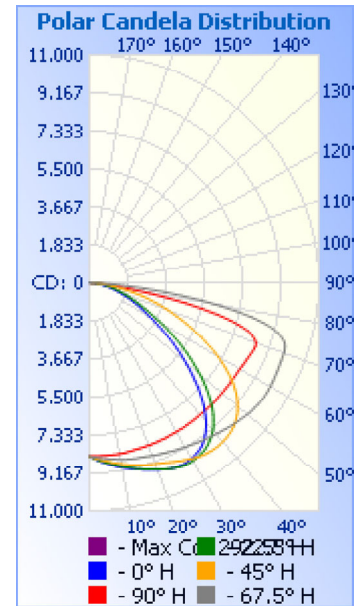

Photometrics Pro

Luminaire Photometric Report

Filename: Shoebox SB7 240W T3 - 277V
Manufacturer: SARIN Energy Inc
Luminaire: SES-SB7-4000-240-T3-277V
Lamp Output: 1 lamp, rated Lumens/lamp: 32122.9
Max Candela: 10,230.1 at Horizontal: 292.5°, Vertical: 73°
Input Wattage: 230.87
Luminous Opening: Point
Test Lab: Belling Test Laboratory Co., LTD
Photometry : Type C
Nema Type: 7 X 7

Roadway Summary

| | | |
|------------------------|------------------|--------|
| Cutoff Classification: | NONCUTOFF | |
| Distribution: | TYPE III, MEDIUM | |
| Max Cd, 90 Deg Vert: | 92.8 | |
| Max Cd, 80 to <90 Deg: | 8,435.7 | |
| | Lumens | % Lamp |
| Downward Street Side: | 19,687.4 | 61.3% |
| Downward House Side: | 12,311.1 | 38.3% |
| Downward Total: | 31,998.5 | 99.6% |
| Upward Street Side: | 62.1 | 0.2% |
| Upward House Side: | 62.3 | 0.2% |
| Upward Total: | 124.4 | 0.4% |
| Total Lumens: | 32,122.9 | 100% |

Flood Summary

| | Efficiency | Lumens | Horizontal Spread | Vertical Spread |
|--------------|------------|----------|-------------------|-----------------|
| Field (10%): | 98.3% | 31,587.5 | 164.9 | 158.2 |
| Beam (50%): | 79.9% | 25,675.8 | 149.6 | 112 |
| Total: | 100% | 32,107.3 | | |

Zonal Lumen Summary

| Zone | Lumens | % Lamp | % Luminaire |
|--------|----------|--------|-------------|
| 0-30 | 6,885.6 | 21.4% | 21.4% |
| 0-40 | 11,767.8 | 36.6% | 36.6% |
| 0-60 | 22,701.4 | 70.7% | 70.7% |
| 60-90 | 9,295.2 | 28.9% | 28.9% |
| 70-100 | 4,464.6 | 13.9% | 13.9% |
| 90-120 | 60.4 | 0.2% | 0.2% |
| 0-90 | 31,996.6 | 99.6% | 99.6% |
| 90-180 | 124.3 | 0.4% | 0.4% |
| 0-180 | 32,121.0 | 100% | 100% |