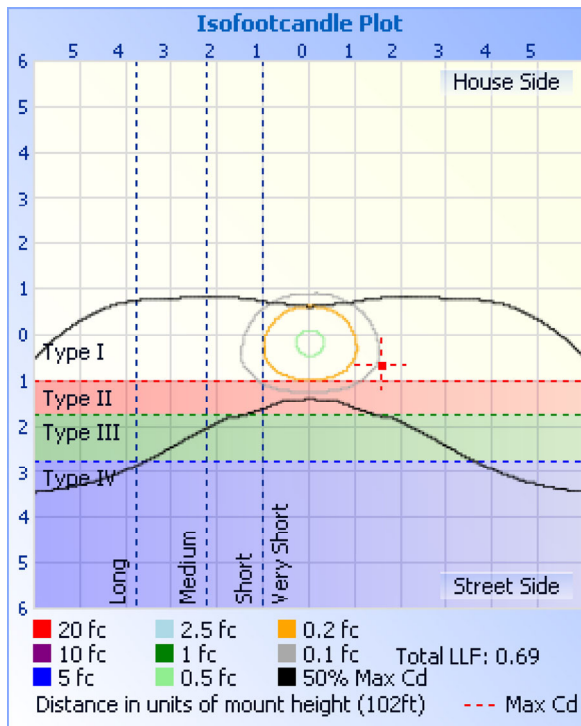

Photometrics Pro

Luminaire Photometric Report

Filename: Shoebox SB7 240W T3 - 277V
Manufacturer: SARIN Energy Inc
Luminaire: SES-SB7-4000-240-T3-277V
Lamp Output: 1 lamp, rated Lumens/lamp: 32122.9
Max Candela: 10,230.1 at Horizontal: 292.5°, Vertical: 73°
Input Wattage: 230.87
Luminous Opening: Point
Test Lab: Belling Test Laboratory Co., LTD
Photometry : Type C
Nema Type: 7 X 7

Flood Summary

| | Efficiency | Lumens | Horizontal Spread | Vertical Spread |
|--------------|------------|----------|-------------------|-----------------|
| Field (10%): | 98.3% | 31,587.5 | 164.9 | 158.2 |
| Beam (50%): | 79.9% | 25,675.8 | 149.6 | 112 |
| Total: | 100% | 32,107.3 | | |

Zonal Lumen Summary

| Zone | Lumens | % Lamp | % Luminaire |
|--------|----------|--------|-------------|
| 0-30 | 6,885.6 | 21.4% | 21.4% |
| 0-40 | 11,767.8 | 36.6% | 36.6% |
| 0-60 | 22,701.4 | 70.7% | 70.7% |
| 60-90 | 9,295.2 | 28.9% | 28.9% |
| 70-100 | 4,464.6 | 13.9% | 13.9% |
| 90-120 | 60.4 | 0.2% | 0.2% |
| 0-90 | 31,996.6 | 99.6% | 99.6% |
| 90-180 | 124.3 | 0.4% | 0.4% |
| 0-180 | 32,121.0 | 100% | 100% |

Lumens Per Zone

| Zone | Lumens | % Total | Zone | Lumens | % Total |
|-------|---------|---------|---------|--------|---------|
| 0-10 | 795.0 | 2.5% | 90-100 | 23.6 | 0.1% |
| 10-20 | 2,339.8 | 7.3% | 100-110 | 19.2 | 0.1% |
| 20-30 | 3,750.8 | 11.7% | 110-120 | 17.6 | 0.1% |
| 30-40 | 4,882.1 | 15.2% | 120-130 | 16.0 | 0% |
| 40-50 | 5,484.3 | 17.1% | 130-140 | 15.0 | 0% |
| 50-60 | 5,449.3 | 17.0% | 140-150 | 13.7 | 0% |
| 60-70 | 4,854.3 | 15.1% | 150-160 | 10.4 | 0% |
| 70-80 | 3,547.3 | 11.0% | 160-170 | 6.6 | 0% |
| 80-90 | 893.7 | 2.8% | 170-180 | 2.2 | 0% |