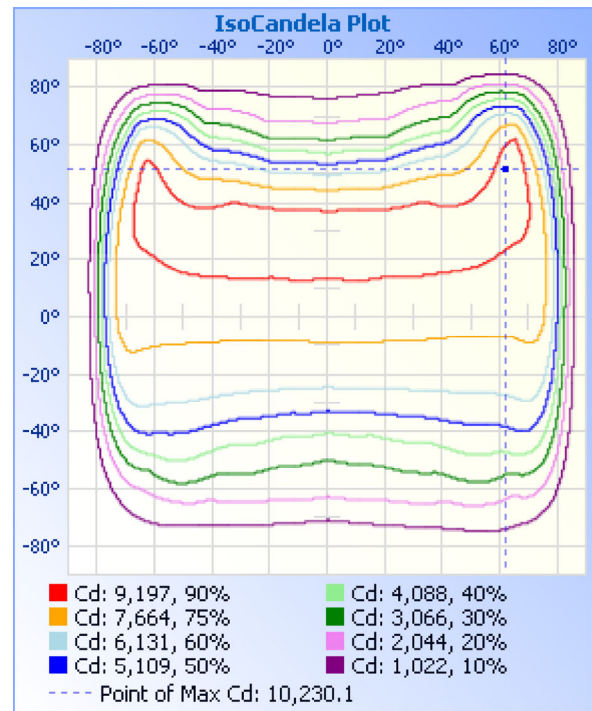

Photometrics Pro

Luminaire Photometric Report

Filename: Shoebox SB7 240W T3 - 277V
Manufacturer: SARIN Energy Inc
Luminaire: SES-SB7-4000-240-T3-277V
Lamp Output: 1 lamp, rated Lumens/lamp: 32122.9
Max Candela: 10,230.1 at Horizontal: 292.5°, Vertical: 73°
Input Wattage: 230.87
Luminous Opening: Point
Test Lab: Belling Test Laboratory Co., LTD
Photometry : Type C
Nema Type: 7 X 7

Flood Summary

| | Efficiency | Lumens | Horizontal Spread | Vertical Spread |
|--------------|------------|----------|-------------------|-----------------|
| Field (10%): | 98.3% | 31,587.5 | 164.9 | 158.2 |
| Beam (50%): | 79.9% | 25,675.8 | 149.6 | 112 |
| Total: | 100% | 32,107.3 | | |

Zonal Lumen Summary

| Zone | Lumens | % Lamp | % Luminaire |
|--------|----------|--------|-------------|
| 0-30 | 6,885.6 | 21.4% | 21.4% |
| 0-40 | 11,767.8 | 36.6% | 36.6% |
| 0-60 | 22,701.4 | 70.7% | 70.7% |
| 60-90 | 9,295.2 | 28.9% | 28.9% |
| 70-100 | 4,464.6 | 13.9% | 13.9% |
| 90-120 | 60.4 | 0.2% | 0.2% |
| 0-90 | 31,996.6 | 99.6% | 99.6% |
| 90-180 | 124.3 | 0.4% | 0.4% |
| 0-180 | 32,121.0 | 100% | 100% |

Lumens Per Zone

| Zone | Lumens | % Total | Zone | Lumens | % Total |
|-------|---------|---------|---------|--------|---------|
| 0-10 | 795.0 | 2.5% | 90-100 | 23.6 | 0.1% |
| 10-20 | 2,339.8 | 7.3% | 100-110 | 19.2 | 0.1% |
| 20-30 | 3,750.8 | 11.7% | 110-120 | 17.6 | 0.1% |
| 30-40 | 4,882.1 | 15.2% | 120-130 | 16.0 | 0% |
| 40-50 | 5,484.3 | 17.1% | 130-140 | 15.0 | 0% |
| 50-60 | 5,449.3 | 17.0% | 140-150 | 13.7 | 0% |
| 60-70 | 4,854.3 | 15.1% | 150-160 | 10.4 | 0% |
| 70-80 | 3,547.3 | 11.0% | 160-170 | 6.6 | 0% |
| 80-90 | 893.7 | 2.8% | 170-180 | 2.2 | 0% |