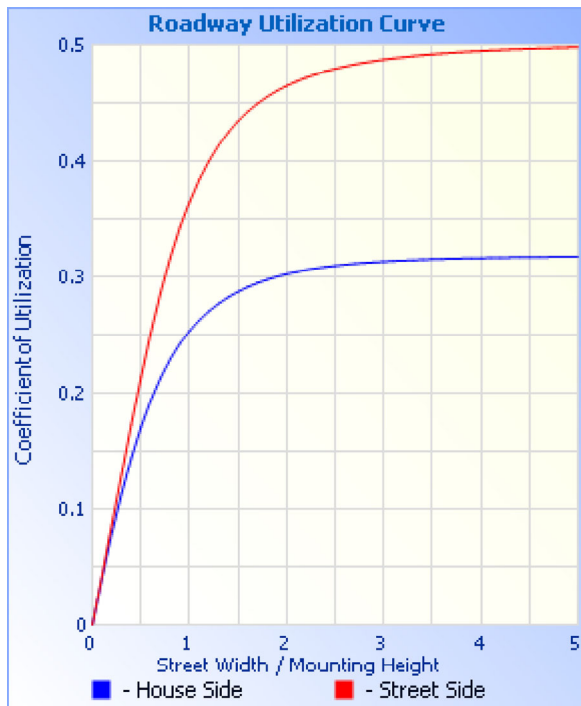

Illuminance at a Distance

Center Beam fc	Beam Width	Illuminance
29.9 fc	49.5 ft	122.7 ft
7.53 fc	98.7 ft	244.7 ft
3.34 fc	148.2 ft	367.5 ft
1.88 fc	197.7 ft	490.2 ft
1.20 fc	246.9 ft	612.2 ft
0.83 fc	296.4 ft	734.9 ft

Vert. Spread: 112.0°
Horiz. Spread: 149.6°

Coefficients Of Utilization - Zonal Cavity Method

Effective Floor Cavity Reflectance: 20%

RCC %:	80				70				50			30			10			0
RW %:	70	50	30	0	70	50	30	0	50	30	20	50	30	20	50	30	20	0
RCR: 0	1.19	1.19	1.19	1.19	1.16	1.16	1.16	1.00	1.11	1.11	1.11	1.06	1.06	1.06	1.02	1.02	1.02	1.00
1	1.07	1.02	.97	.92	1.04	.99	.95	.81	.95	.91	.88	.91	.88	.85	.87	.85	.82	.80
2	.96	.87	.79	.73	.93	.85	.78	.66	.81	.75	.70	.78	.73	.69	.75	.71	.67	.65
3	.87	.75	.66	.59	.84	.74	.65	.55	.70	.63	.57	.68	.61	.56	.65	.60	.55	.53