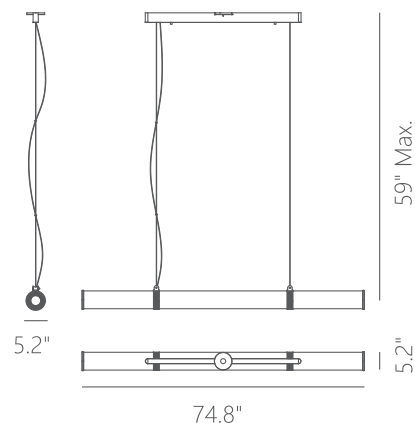

PROJECT			
DATE		TYPE	

PP121226-DT

DIAMANTE

Materials:

Aluminum, Cooper, Glass, Stain Steel

Lamp Shade:

Borossilicate Glass

Finish: