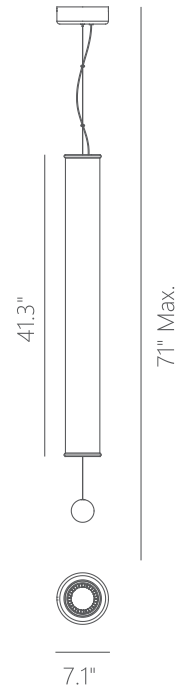

PP121222-DT

## DIAMANTE

**Materials:**

Aluminum, Cooper,  
Glass, Stain Steel

**Lamp Shade:**

Borossilicate Glass

**Finish:**

DT - Deep Taupe

**Color Temp.:**

**Wattage:**

28W

**Voltage:**

100~130V

**Total Lumens:**

1800

**Delivered Lumens:**

781