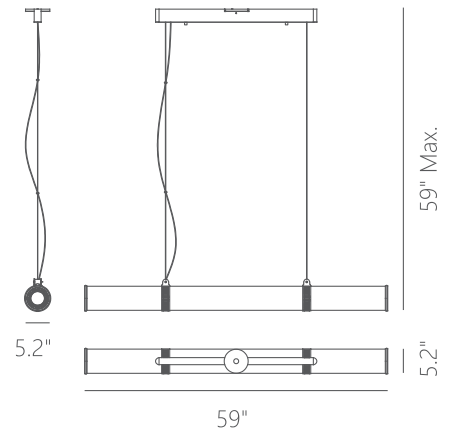

PP121225-DT

DIAMANTE

Materials:
Aluminum, Cooper,
Glass, Stain Steel

Lamp Shade:
Borossilicate Glass

Finish:
DT - Deep Taupe

Color Temp.:
2700K, 3000K

CRI (Ra):
≥90

LED Rated Life:
≈50,000 Hours

Dimming:
100% - 10%

PP121225

Wattage:	40W
Voltage:	100~130V
Total Lumens:	2830
Delivered Lumens:	1228

Dimmable with ELV or TRIAC Dimmer (Not Included)