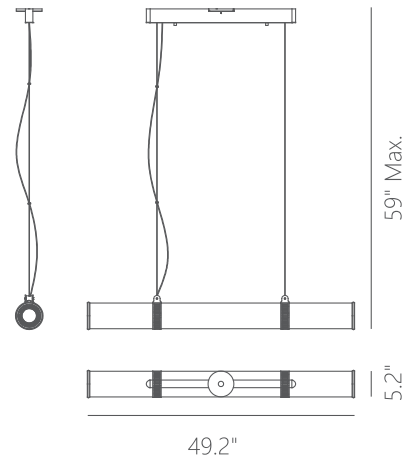

PP121224-DT

DIAMANTE

Materials:
Aluminum, Cooper,
Glass, Stain Steel

Lamp Shade:
Borossilicate Glass

Finish:
DT - Deep Taupe

Color Temp.:
2700K, 3000K

CRI (Ra):
≥90

LED Rated Life:
≈50,000 Hours

Dimming:
100% - 10%

Dimmable with ELV or TRIAC Dimmer (Not Included)