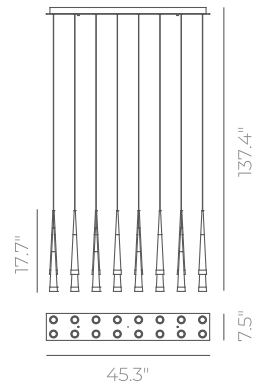

METEOR

DETAILS

Materials:
Steel, Aluminum

Lamp Shade:
Acrylic

Finishes:
Anodizing

Color Temp.: 3000K

CRI (Ra): ≥80

LED Rated Life: ≈50,000 Hours

Dimming: 100% - 10%

Dimmable with ELV or TRIAC Dimmer (Not Included)

ITEM NO.

PP121090

Wattage:

104W (16-light)

Voltage:

100-120V

Size:

45.3"L x 7.5"W x 137.4"OAH

Total Lumens:

9300 lm

Delivered Lumens:

5600 lm