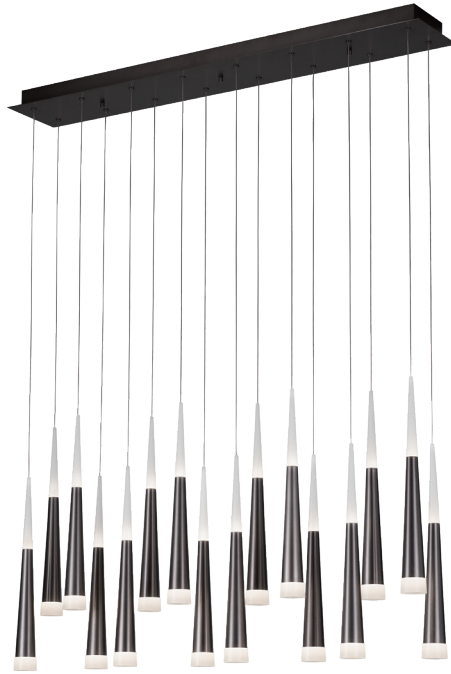

PP121090-BG

PP121090-SDG

# METEOR

## DETAILS

**Materials:**  
Steel, Aluminum

**Lamp Shade:**  
Acrylic

**Finishes:**  
Anodizing

**Color Temp.:** 3000K

**CRI (Ra):** ≥80

**LED Rated Life:** ≈50,000 Hours

**Dimming:** 100% - 10%

## Delivered Lumens:

5600 lm