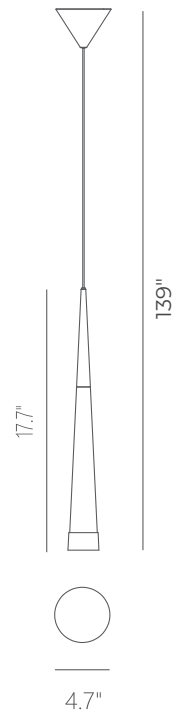

PP120099-AL

PP120099-BG

PP120099-SDG

METEOR

Materials:
Steel, Aluminum

Color Temp.:
3000K

Lamp Shade:
Acrylic

CRI (Ra):
≥90

Finishes:
AL - Brushed Aluminum
BG - Brushed Gold
SDG - Satin Dark Gray

LED Rated Life:
≈50,000 Hours

Dimming:
100% - 10%

PP120099

Wattage:	6.5W+1W
Voltage:	100~130V
Total Lumens:	630
Delivered Lumens:	273