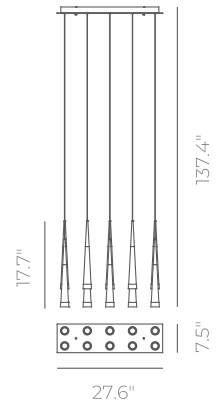

PP121060-BC

PP121060-SDC

METEOR

DETAILS

Materials:
Steel, Aluminum

Lamp Shade:
Acrylic

Finishes:
Anodizing

Color Temp.: 3000K

CRI (Ra): ≥80

LED Rated Life: ≈50,000 Hours

Dimming: 100% - 10%

Dimmable with ELV or TRIAC Dimmer (Not Included)

ITEM NO.

PP121060

Wattage:

65W (10-light)

Voltage:

100-120V

Size:

27.6"L x 7.5"W x 137.4"OAH

Total Lumens:

6200 lm

Delivered Lumens:

3800 lm