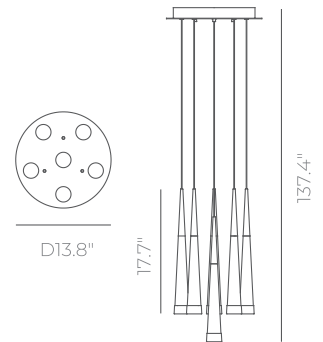

PP120103-BG

PP120103-SDG

METEOR

DETAILS

Materials:
Steel, Aluminum

Lamp Shade:
Acrylic

Finishes:
Anodizing

Color Temp.: 3000K

CRI (Ra): ≥80

LED Rated Life: ≈50,000 Hours

Dimming: 100% - 10%

Dimmable with ELV or TRIAC Dimmer (Not Included)

ITEM NO.

PP120103

Wattage:

36W (6-light)

Voltage:

100-120V

Size:

D13.8"x 137.4"OAH

Total Lumens:

3200 lm

Delivered Lumens:

2100 lm