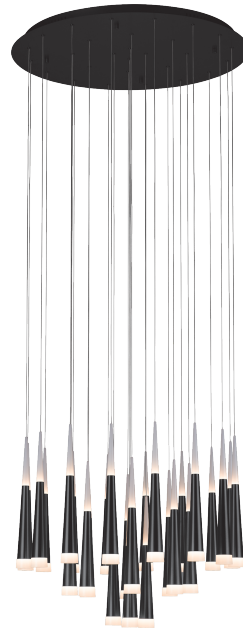

PP121040-AL

PP121040-BG

PP121040-SDG

33.5"

METEOR

Materials:
Steel, Aluminum

Lamp Shade:
Acrylic

Finishes:
AL - Brushed Aluminum
BG - Brushed Gold
SDG - Satin Dark Gray

Color Temp.:
3000K

CRI (Ra):
≥90

LED Rated Life:
≈50,000 Hours

Dimming:
100% - 10%

PP121040

Wattage: 210W (28-light)
Voltage: 100~130V
Total Lumens: 15480
Delivered Lumens: 6718

Dimmable with ELV or TRIAC Dimmer (Not Included)