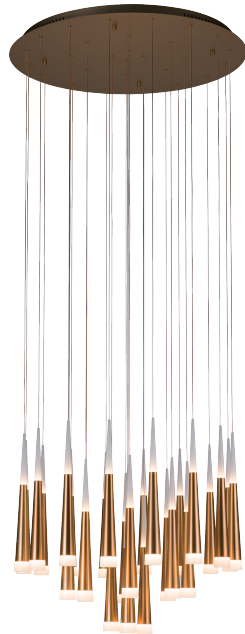

PP121040-AL

PP121040-BG

PP121040-SDG

33.5"

METEOR

Materials:
Steel, Aluminum

Lamp Shade:
Acrylic

Finishes:
AL - Brushed Aluminum
BG - Brushed Gold
SDG - Satin Dark Gray

Color Temp.:
3000K

CRI (Ra):
≥90

LED Rated Life:
≈50,000 Hours

Dimming:
100% - 10%

PP121040

Wattage: 210W (28-light)
Voltage: 100~130V
Total Lumens: 15480
Delivered Lumens: 6718

Dimmable with ELV or TRIAC Dimmer (Not Included)