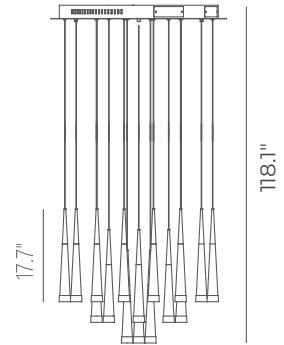

PP121040-AL

PP121040-BG

PP121040-SDG

33.5"

METEOR

Materials:
Steel, Aluminum

Lamp Shade:
Acrylic

Finishes:
AL - Brushed Aluminum
BG - Brushed Gold
SDG - Satin Dark Gray

Color Temp.:
3000K

CRI (Ra):
≥90

LED Rated Life:
≈50,000 Hours

Dimming:
100% - 10%

PP121040

Wattage: 210W (28-light)
Voltage: 100~130V
Total Lumens: 15480
Delivered Lumens: 6718

Dimmable with ELV or TRIAC Dimmer (Not Included)