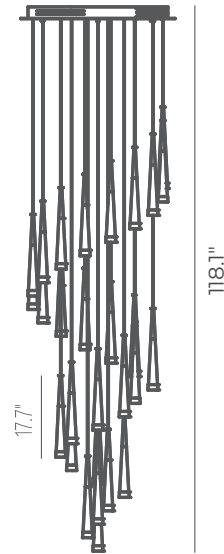

PP121396-SDG

PP121396-AL

PP121396-BG

33.5"

118.1"

METEOR

Materials:
Steel, Aluminum

Lamp Shade:
Acrylic

Finishes:
AL - Brushed Aluminum
BG - Brushed Gold
SDG - Satin Dark Gray

Color Temp.:
3000K

CRI (Ra):
≥90

LED Rated Life:
≈50,000 Hours

Dimming:
100% - 10%

PP121396

Wattage:	210W (28-light)
Voltage:	100~130V
Total Lumens:	15480
Delivered Lumens:	6718