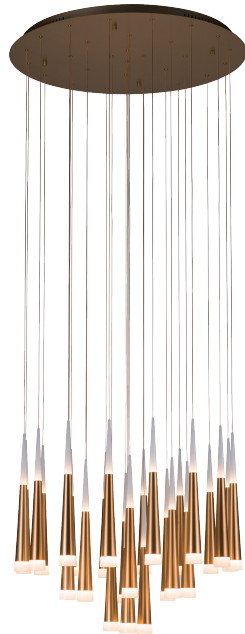

PP121040-AL

PP121040-BG

PP121040-SDG

33.5"

# METEOR

**Materials:**  
Steel, Aluminum

**Lamp Shade:**  
Acrylic

**Finishes:**  
AL - Brushed Aluminum  
BG - Brushed Gold  
SDG - Satin Dark Gray

**Color Temp.:**  
3000K

**CRI (Ra):**  
≥90

**LED Rated Life:**  
≈50,000 Hours