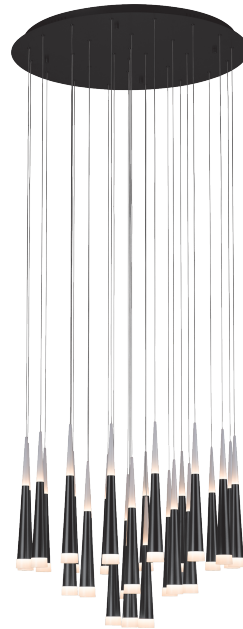

PP121040-AL

PP121040-BG

PP121040-SDG

33.5"

# METEOR

**Materials:**  
Steel, Aluminum

**Lamp Shade:**  
Acrylic

**Finishes:**  
AL - Brushed Aluminum  
BG - Brushed Gold  
SDG - Satin Dark Gray

**Color Temp.:**  
3000K

**CRI (Ra):**  
≥90

**LED Rated Life:**  
≈50,000 Hours

## PP121040

**Wattage:** 210W (28-light)  
**Voltage:** 100~130V  
**Total Lumens:** 15480  
**Delivered Lumens:** 6718

Dimmable with ELV or TRIAC Dimmer (Not Included)