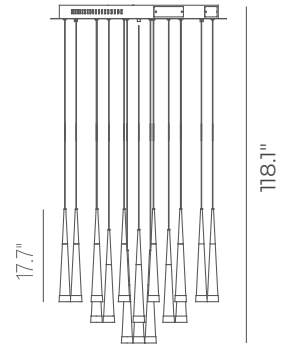

PP121040-AL

PP121040-BG

PP121040-SDG

33.5"

# METEOR

**Materials:**  
Steel, Aluminum

**Lamp Shade:**  
Acrylic

**Finishes:**  
AL - Brushed Aluminum  
BG - Brushed Gold  
SDG - Satin Dark Gray

**Color Temp.:**  
3000K

**CRI (Ra):**  
≥90

**LED Rated Life:**  
≈50,000 Hours

## PP121040

**Wattage:** 210W (28-light)  
**Voltage:** 100~130V  
**Total Lumens:** 15480  
**Delivered Lumens:** 6718

Dimmable with ELV or TRIAC Dimmer (Not Included)