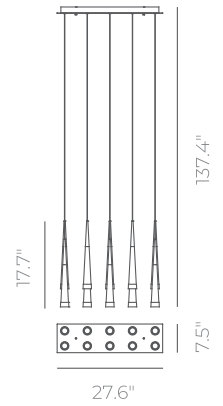

PP121060-BC

PP121060-SDG

METEOR

DETAILS

Materials:
Steel, Aluminum

Lamp Shade:
Acrylic

Finishes:
Anodizing

Color Temp.: 3000K

CRI (Ra): ≥80

LED Rated Life: ≈50,000 Hours

Dimming: 100% - 10%

Dimmable with ELV or TRIAC Dimmer (Not Included)

ITEM NO.

PP121060

Wattage: 65W (10-light)

Voltage: 100-120V

Size: 27.6"L x 7.5"W x 137.4"OAH

Total Lumens: 6200 lm

Delivered Lumens: 3800 lm