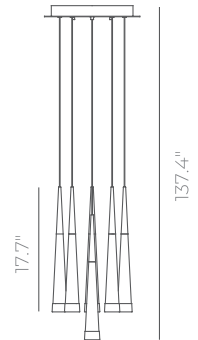

PP120103-BG

PP120103-SDG

D13.8"

METEOR

DETAILS

Materials:
Steel, Aluminum

Lamp Shade:
Acrylic

Finishes:
Anodizing

Color Temp.: 3000K

CRI (Ra): ≥80

LED Rated Life: ≈50,000 Hours

Dimming: 100% - 10%

Dimmable with ELV or TRIAC Dimmer (Not Included)

ITEM NO.

PP120103

Wattage:

36W (6-light)

Voltage:

100-120V

Size:

D13.8"x 137.4"OAH

Total Lumens:

3200 lm

Delivered Lumens:

2100 lm