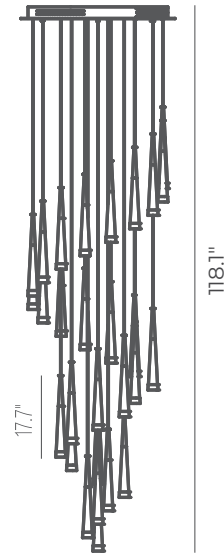

PP121396-SDG

PP121396-AL

PP121396-BG

33.5"

118.1"

# METEOR

**Materials:**  
Steel, Aluminum

**Lamp Shade:**  
Acrylic

**Finishes:**  
AL - Brushed Aluminum  
BG - Brushed Gold  
SDG - Satin Dark Gray

**Color Temp.:**  
3000K

**CRI (Ra):**  
≥90

**LED Rated Life:**  
≈50,000 Hours

## PP121396

<b>Wattage:</b>	210W (28-light)
<b>Voltage:</b>	100~130V
<b>Total Lumens:</b>	15480
<b>Delivered Lumens:</b>	6718

Dimmable with ELV or TRIAC Dimmer (Not Included)