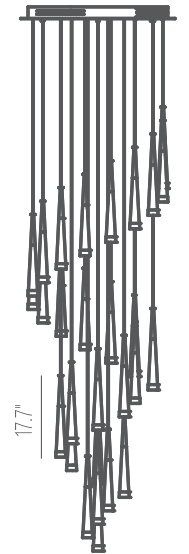

PP121396-SDG

PP121396-AL

PP121396-BG

33.5"

118.1"

# METEOR

**Materials:**  
Steel, Aluminum

**Lamp Shade:**  
Acrylic

**Finishes:**  
AL - Brushed Aluminum  
BG - Brushed Gold  
SDG - Satin Dark Gray

**Color Temp.:**  
3000K

**CRI (Ra):**  
≥90

**LED Rated Life:**  
≈50,000 Hours

## PP121396

<b>Wattage:</b>	210W (28-light)
<b>Voltage:</b>	100~130V
<b>Total Lumens:</b>	15480
<b>Delivered Lumens:</b>	6718

Dimmable with ELV or TRIAC Dimmer (Not Included)