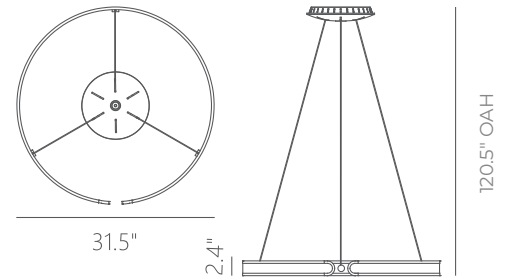

# GIANNI

**Materials:**  
Steel, Aluminum

**Illuminating Shade:**  
Acrylic

**Finish:**  
BC - Brushed Champagne

**Color Temp.:**  
3000K

**CRI (Ra):**  
≥90

**LED Rated Life:**  
≈50,000 Hours

**Dimming:**  
100% - 10%