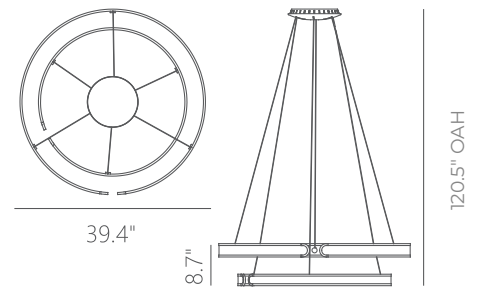

PP020110-BC

GIANNI

Materials:
Steel, Aluminum

Illuminating Shade:
Acrylic

Finish:
BC - Brushed Champagne

Color Temp.:
3000K

CRI (Ra):
≥90

LED Rated Life:
≈50,000 Hours