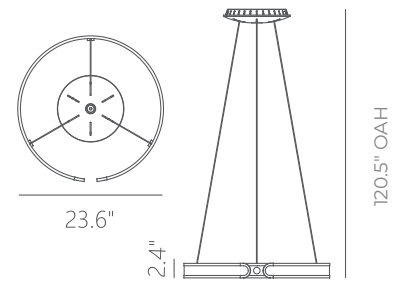

PP020113-BC

GIANNI

Materials:

Steel, Aluminum

Illuminating Shade:

Acrylic

Finish:

BC - Brushed Champagne