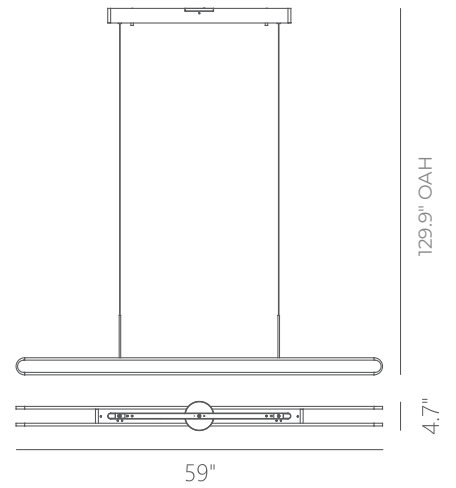

GIANNI

Materials:

Steel, Aluminum

Illuminating Shade:

Acrylic

Finish:

BC - Brushed Champagne

Color Temp.:

3000K

CRI (Ra):

≥90

LED Rated Life:

≈50,000 Hours

Dimming:

100% - 10%

PP020115

Wattage:

61W

Voltage:

100~130V

Total Lumens:

5040

Delivered Lumens:

2308

Dimmable with ELV or TRIAC Dimmer (Not Included)