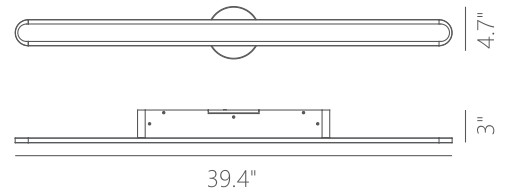

PW030019-BC

GIANNI

Material:
Aluminum

Illuminating Shade:
Acrylic

Finish:
BC - Brushed Champagne

Color Temp.:
3000K

CRI (Ra):
≥90

LED Rated Life:
≈50,000 Hours