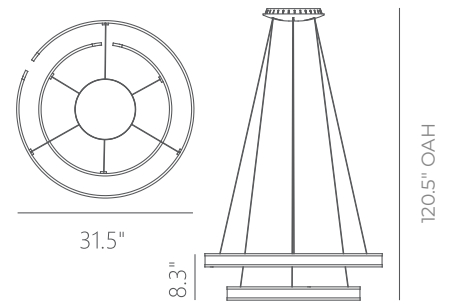

GIANNI

Materials:

Steel, Aluminum

Illuminating Shade:

Acrylic

Finish:

BC - Brushed Champagne

Color Temp.:

3000K

CRI (Ra):

≥90

LED Rated Life:

≈50,000 Hours

Dimming:

100% - 10%

PP020111

Wattage:

92W

Voltage:

100~130V

Total Lumens:

7320

Delivered Lumens:

3675

Dimmable with ELV or TRIAC Dimmer (Not Included)