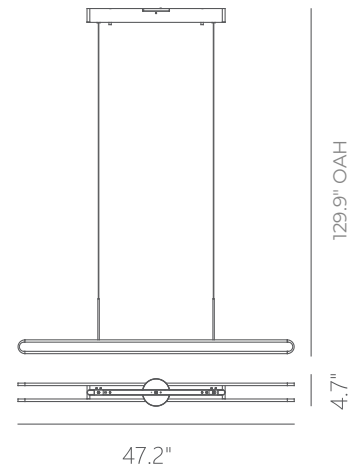

GIANNI

Materials:

Steel, Aluminum

Illuminating Shade:

Acrylic

Finish:

BC - Brushed Champagne

Color Temp.:

3000K

CRI (Ra):

≥90

LED Rated Life:

≈50,000 Hours

Dimming:

100% - 10%

PP020114

Wattage:

53W

Voltage:

100~130V

Total Lumens:

2520

Delivered Lumens:

1154

Dimmable with ELV or TRIAC Dimmer (Not Included)