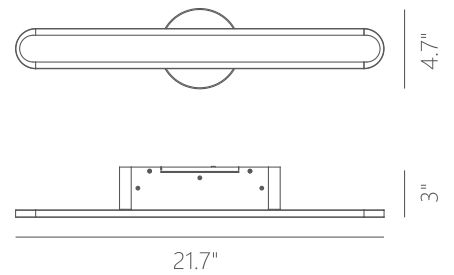

GIANNI

Material:
Aluminum

Illuminating Shade:
Acrylic

Finish:
BC - Brushed Champagne

Color Temp.:
3000K

CRI (Ra):
≥90

LED Rated Life:
≈50,000 Hours

Dimming:
100% - 10%

PW030021

Wattage: 10W

Voltage: 100~130V

Total Lumens: 840

Delivered Lumens: 365

Dimmable with ELV or TRIAC Dimmer (Not Included)