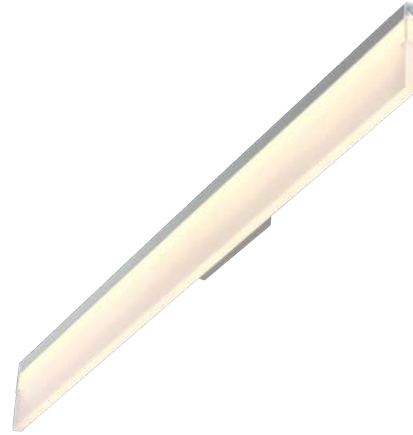

PW030002-AB

PW030002-SN

PW030002-BBK

PW030002-MH

# LANGE

**Material:** Aluminum

**Illuminating Shade:**  
Acrylic

**Finishes:**

- AB - Antique Brass
- BBK - Brushed Black
- MH - Matte White
- SN - Satin Nickel

**Color Temp.:**  
3000K

**CRI (Ra):**  
≥90

**LED Rated Life:**  
≈50,000 Hours

**Dimming:**  
100% - 10%

**PW030003**

**Wattage:** 17W

**Voltage:** 100~130V

**Total Lumens:** 1470

**Delivered Lumens:** 638

Can be mounted any direction

Dimmable with ELV or TRIAC Dimmer (Not Included)