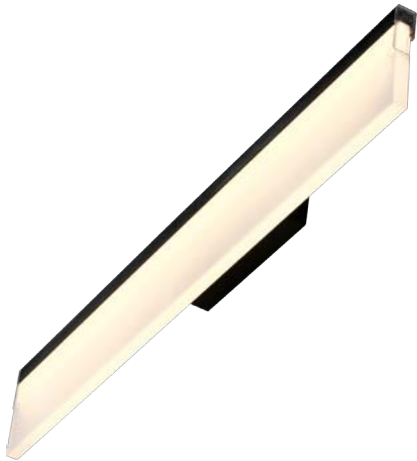

PW030002-AB

PW030002-SN

PW030002-BBK

PW030002-MH

# LANGE

**Material:** Aluminum

**Illuminating Shade:**  
Acrylic

**Finishes:**

- AB - Antique Brass
- BBK - Brushed Black
- MH - Matte White
- SN - Satin Nickel

**Color Temp.:**  
3000K

**CRI (Ra):**  
≥90

**LED Rated Life:**  
≈50,000 Hours

**Dimming:**  
100% - 10%

**PW030003**

**Wattage:** 17W

**Voltage:** 100~130V

**Total Lumens:** 1470

**Delivered Lumens:** 638

Can be mounted any direction

Dimmable with ELV or TRIAC Dimmer (Not Included)