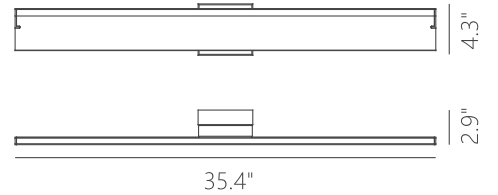

# LANGE

**Material:** Aluminum

**Illuminating Shade:**  
Acrylic

**Finishes:**

- AB - Antique Brass
- BBK - Brushed Black
- MH - Matte White
- SN - Satin Nickel

**Color Temp.:**  
3000K

**CRI (Ra):**  
≥90

**LED Rated Life:**  
≈50,000 Hours