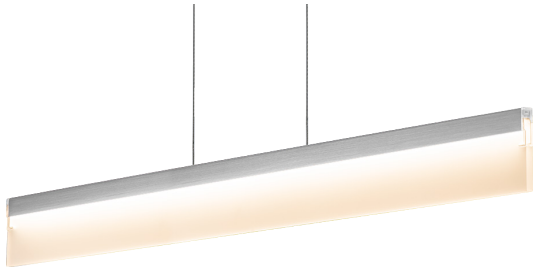

PP020024-AB

PP020024-AL

PP020024-MH

PP020024-BBK

LANGE

Material: Aluminum

Illuminating Shade: Acrylic

Finishes:

- AB - Antique Brass
- AL - Brushed Aluminum
- BK - Brushed Black
- MH - Matte White

Color Temp.: 3000K

CRI (Ra): ≥90

LED Rated Life: ≈50,000 Hours

Dimming: 100% - 10%

PP020024

Wattage: 17W

Voltage: 100~130V

Total Lumens: 1470

Delivered Lumens: 684

BK finish is the only one in 59" OAH
Dimmable with ELV or TRIAC Dimmer (Not Included)