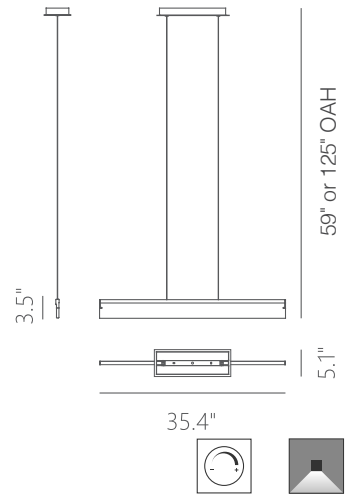

LANGE

Material: Aluminum

Illuminating Shade: Acrylic

Finishes:

- AB - Antique Brass
- AL - Brushed Aluminum
- BK - Brushed Black
- MH - Matte White

Color Temp.: 3000K

CRI (Ra): ≥90

LED Rated Life: ≈50,000 Hours

Dimming: 100% - 10%

PP020024

Wattage: 17W

Voltage: 100~130V

Total Lumens: 1470

Delivered Lumens: 684

BK finish is the only one in 59" OAH
Dimmable with ELV or TRIAC Dimmer (Not Included)