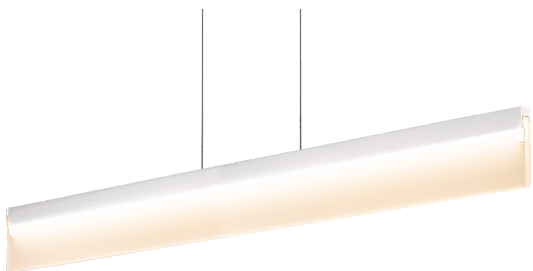

PP020024-AB

PP020024-AL

PP020024-MH

PP020024-BBK

LANGE

Material: Aluminum

Illuminating Shade: Acrylic

Finishes:

- AB - Antique Brass
- AL - Brushed Aluminum
- BK - Brushed Black
- MH - Matte White

Color Temp.: 3000K

CRI (Ra): ≥90

LED Rated Life: ≈50,000 Hours

Dimming: 100% - 10%

PP020024

Wattage: 17W

Voltage: 100~130V

Total Lumens: 1470

Delivered Lumens: 684

BK finish is the only one in 59" OAH
Dimmable with ELV or TRIAC Dimmer (Not Included)