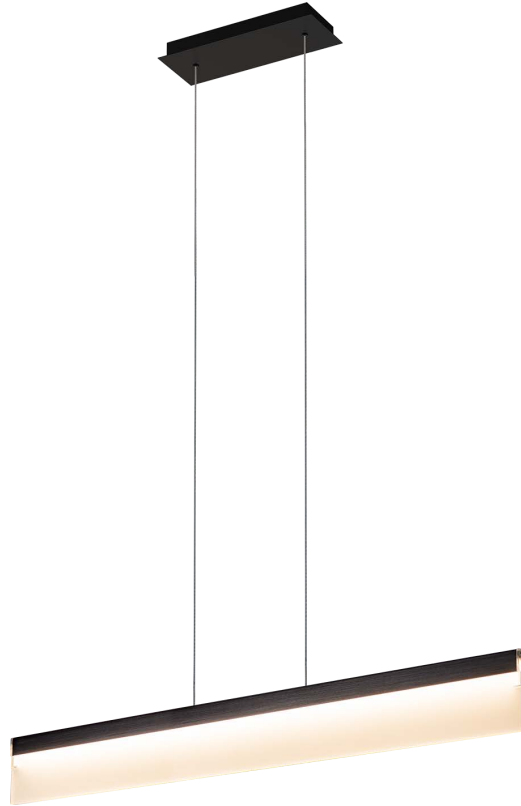

PP020024-AB

PP020024-AL

PP020024-MH

PP020024-BBK

LANGE

Material: Aluminum

Illuminating Shade: Acrylic

Finishes:

- AB - Antique Brass
- AL - Brushed Aluminum
- BK - Brushed Black
- MH - Matte White

Color Temp.: 3000K

CRI (Ra): ≥90

LED Rated Life: ≈50,000 Hours

Dimming: 100% - 10%

PP020024

Wattage: 17W

Voltage: 100~130V

Total Lumens: 1470

Delivered Lumens: 684

BK finish is the only one in 59" OAH
Dimmable with ELV or TRIAC Dimmer (Not Included)