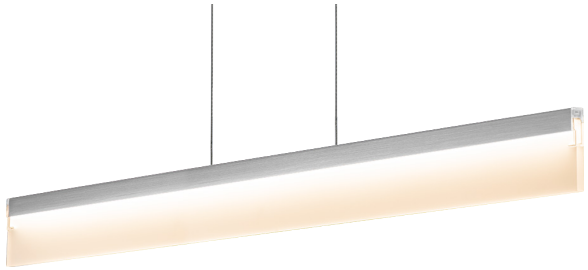

PP020025-AL