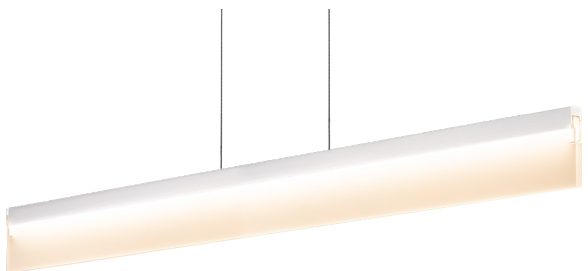

PP020025-MH