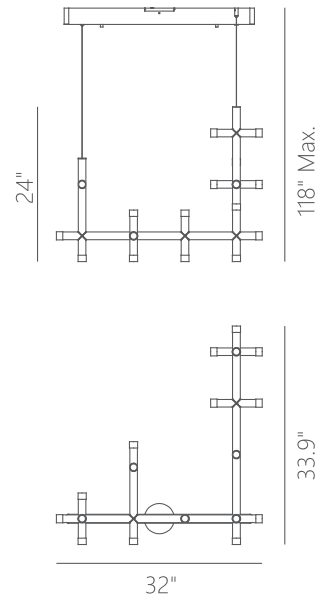

# SEESAW

**Materials:** Steel, Aluminum  
**Color Temp.:** 3000K  
**Optical Lens:** Acrylic  
**CRI (Ra):** ≥90  
**Finish:** SDG - Satin Dark Gray  
**LED Rated Life:** ≈50,000 Hours  
**Dimming:** 100% - 10%

**PP020203**  
**Wattage:** 53W  
**Voltage:** 100~130V  
**Total Lumens:** 4410  
**Delivered Lumens:** 1914

Dimmable with ELV or TRIAC Dimmer (Not Included)